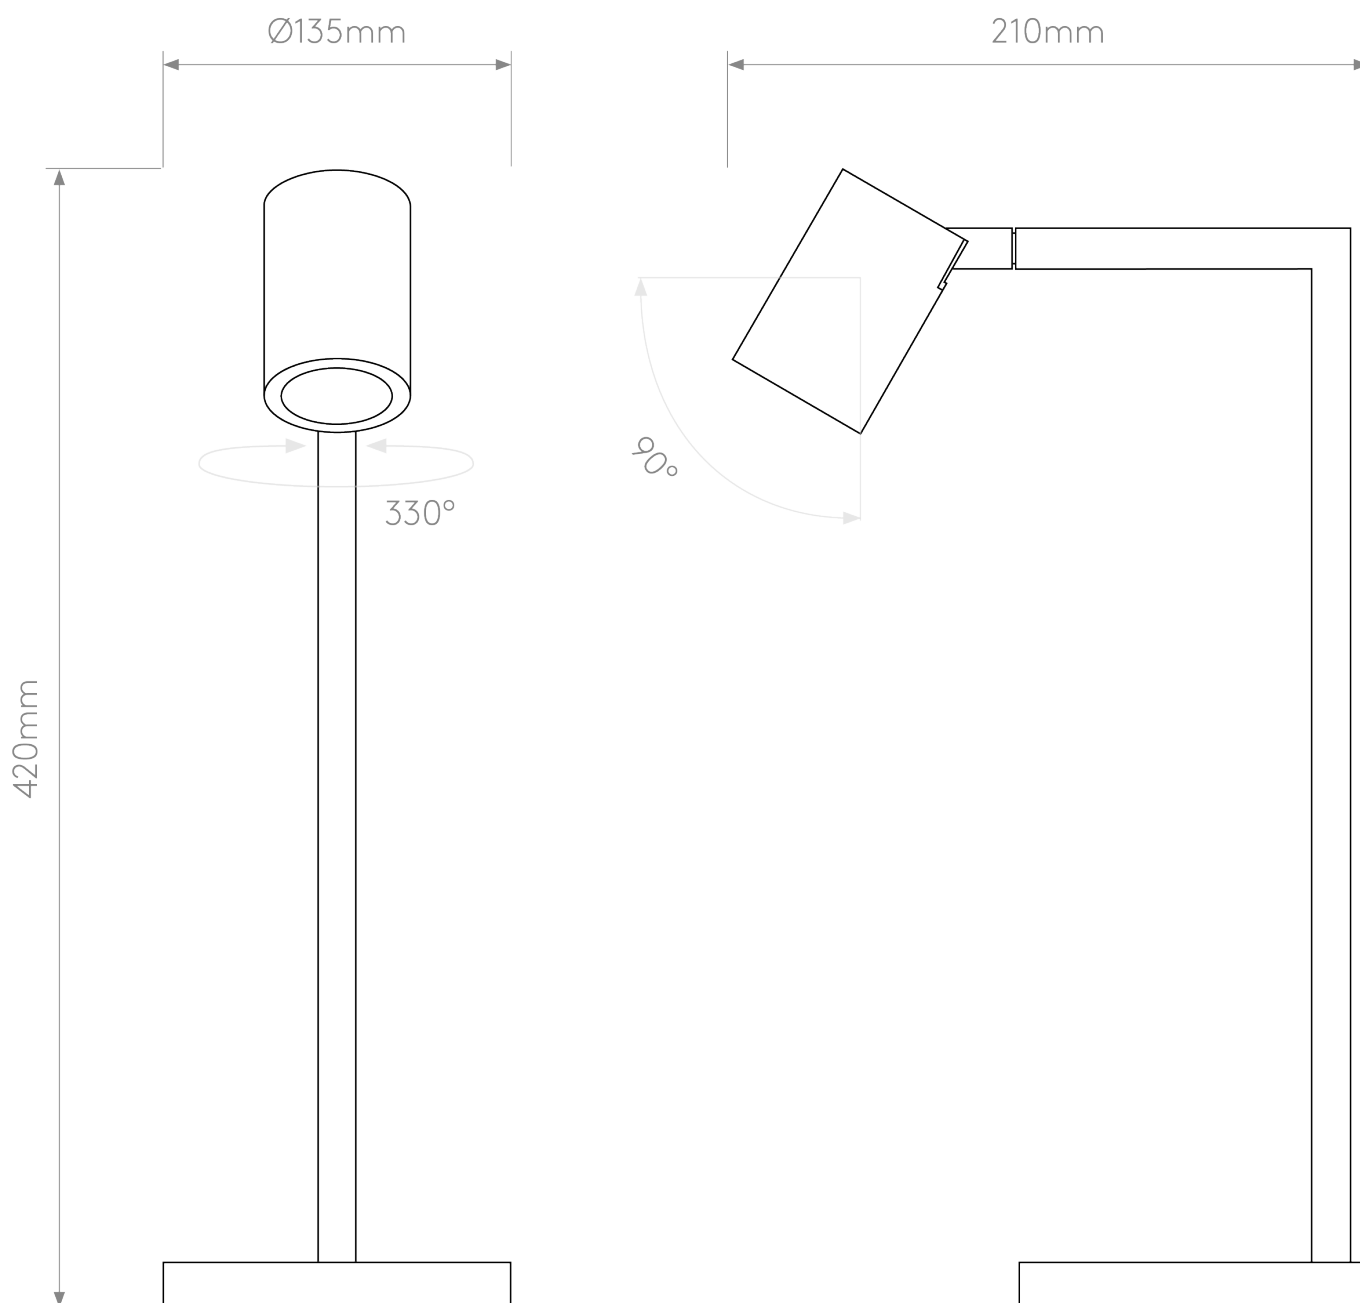

Astro Lighting - Ascoli Desk 1286016 - Matt White Table Lamp

CONTACT