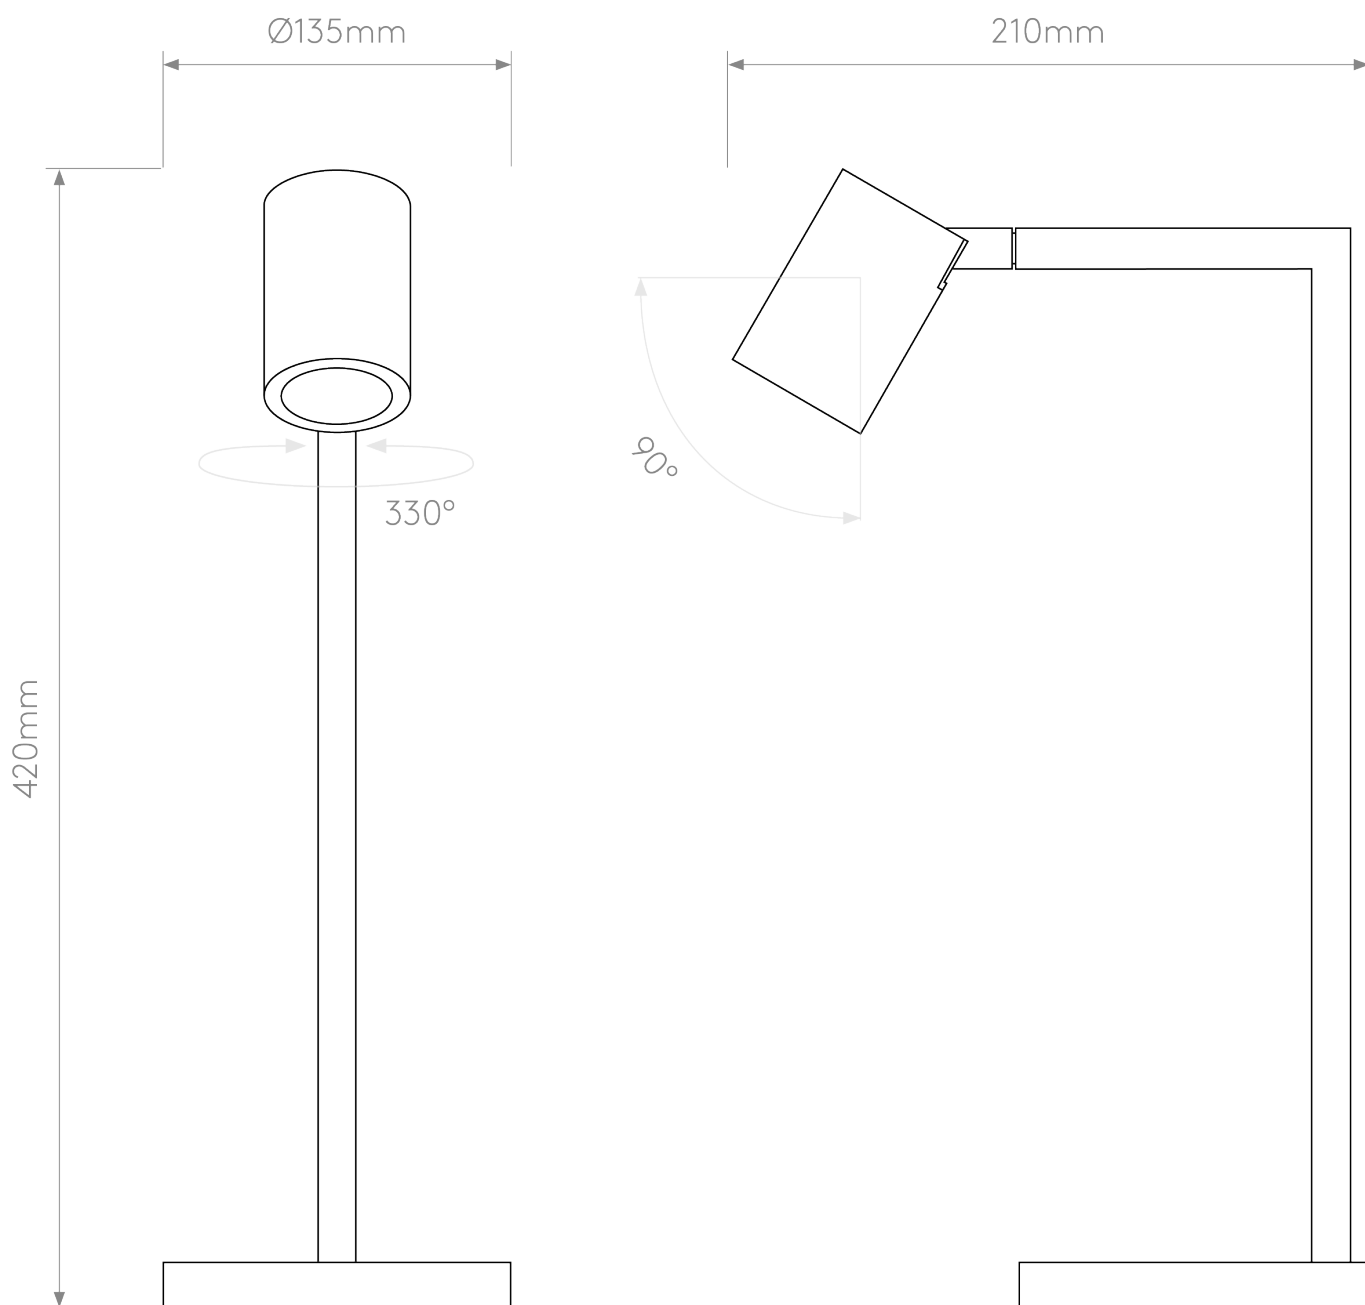

Astro Lighting - Ascoli Desk 1286017 - Matt Nickel Table Lamp

CONTACT