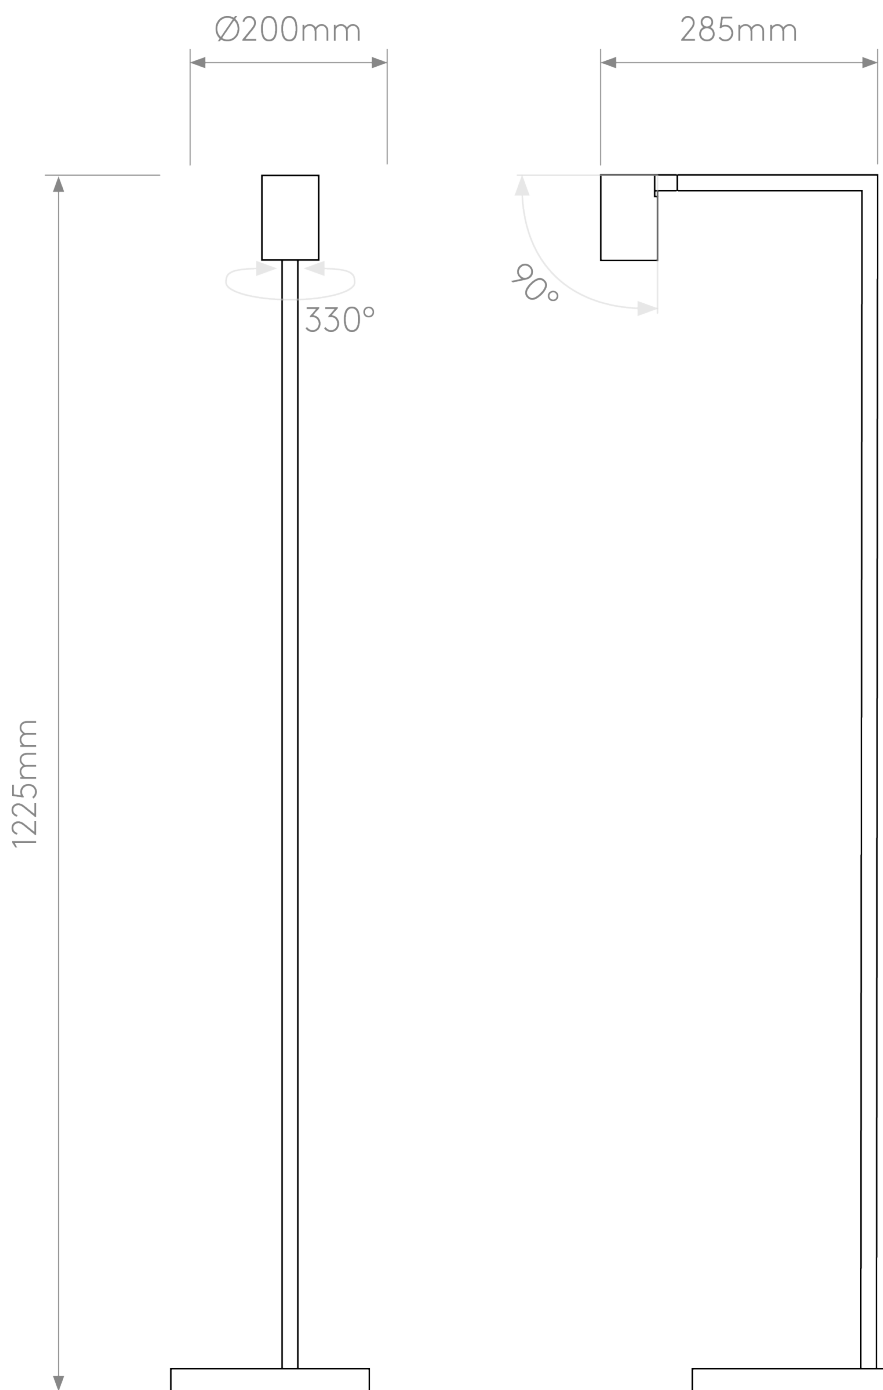

Astro Lighting - Ascoli Floor 1286018 - Matt White Floor Stand

CONTACT