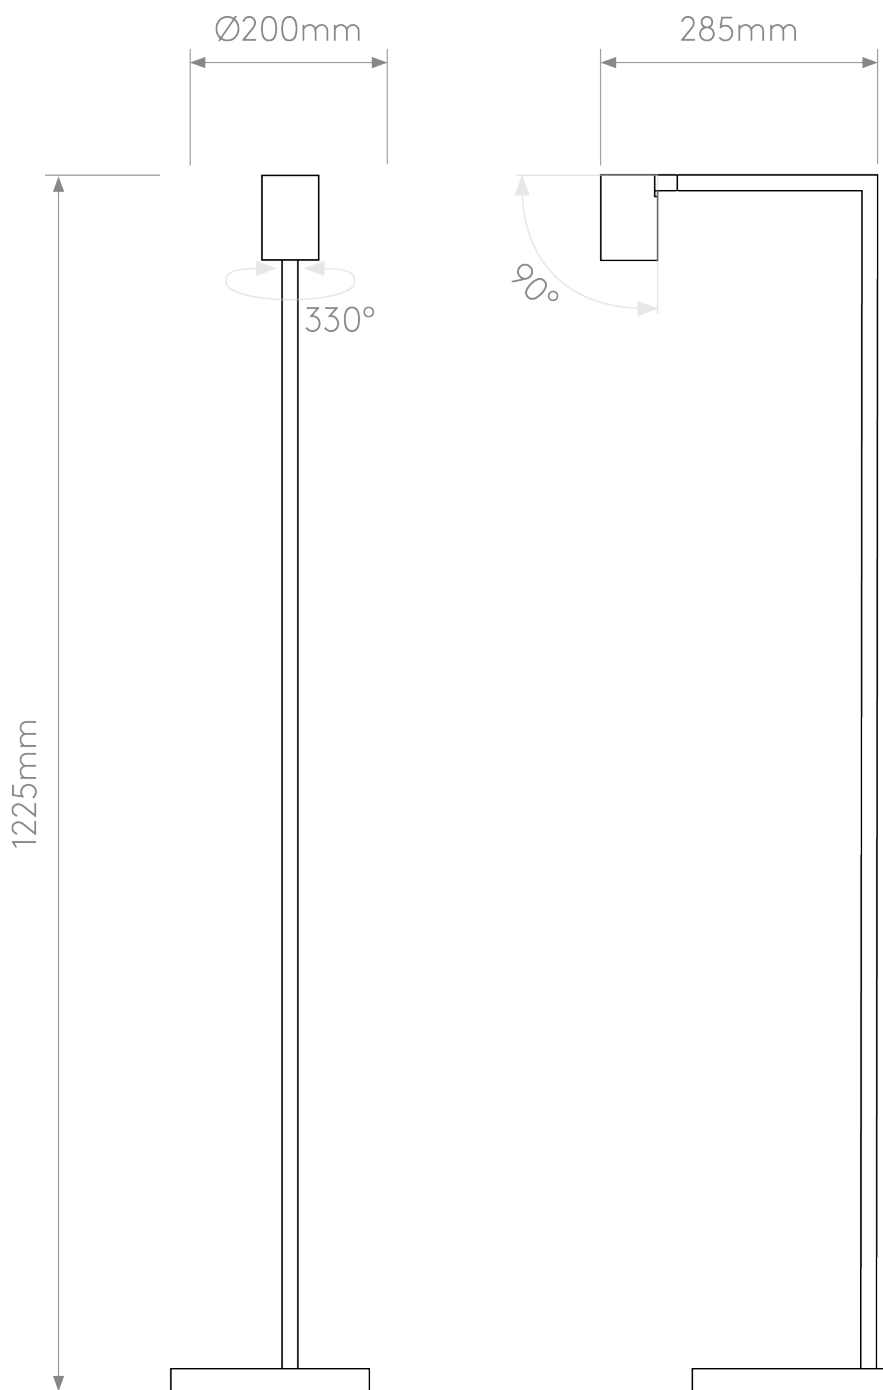

Astro Lighting - Ascoli Floor 1286025 - Bronze Floor Stand

**CONTACT**