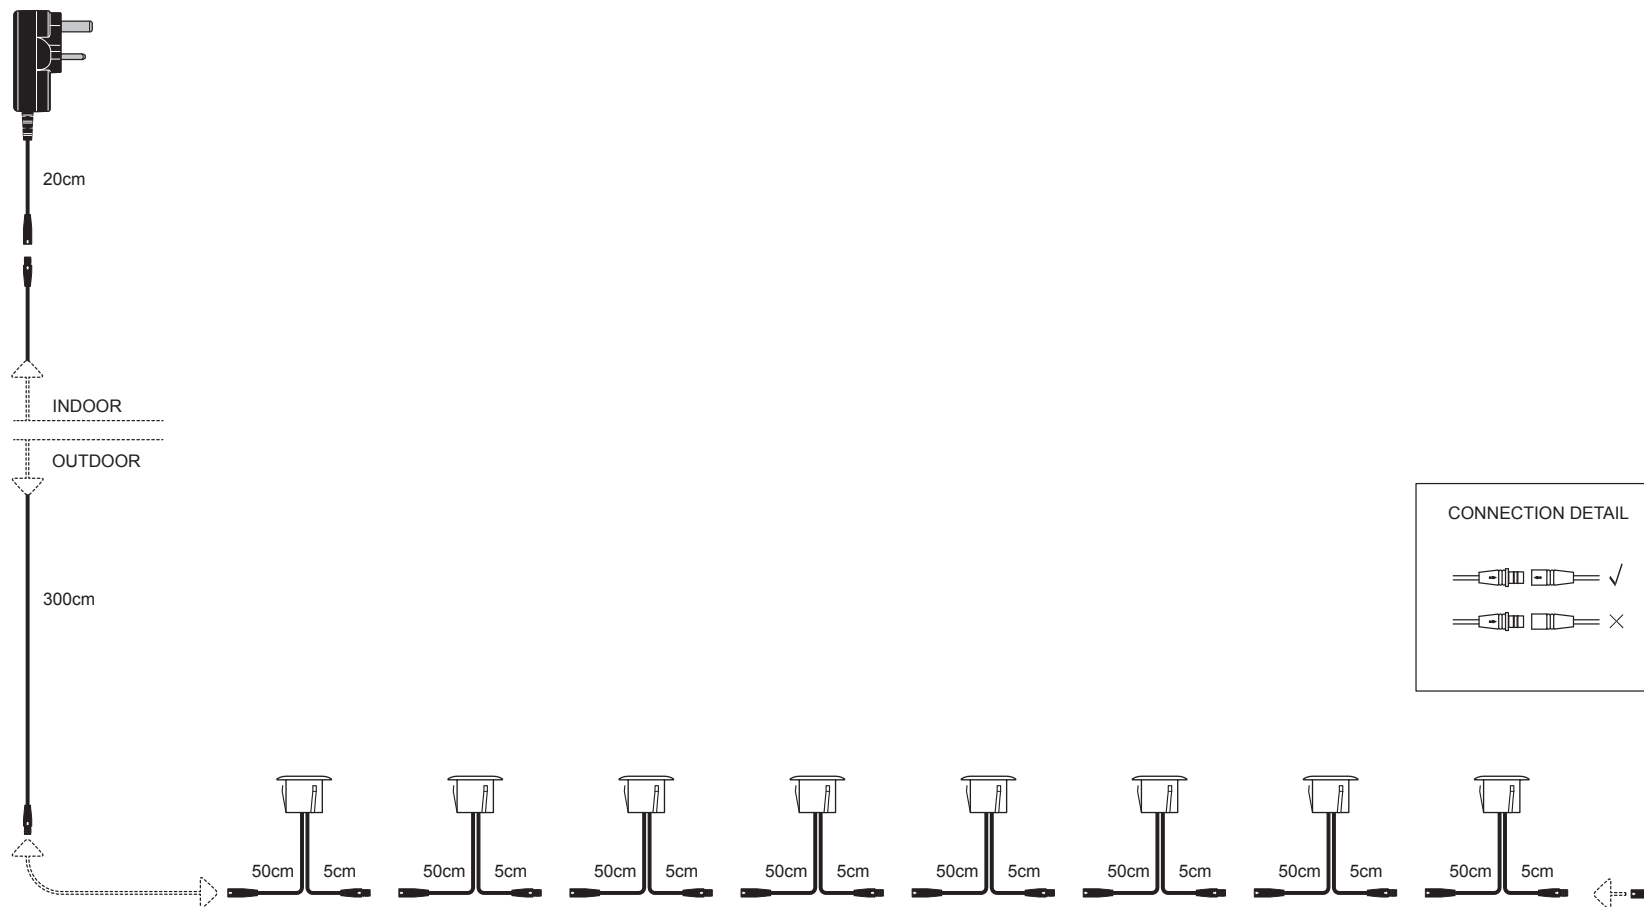

FCL-57704X2 - IP67 - SET OF 8 - 30MM - Cool Daylight White

8 x 0.3W LED (included) INTEGRATED LED

Cut Out: 24 Dia Recess Depth: 30

This product contains a non-replaceable light source
This product contains non-replaceable control gear