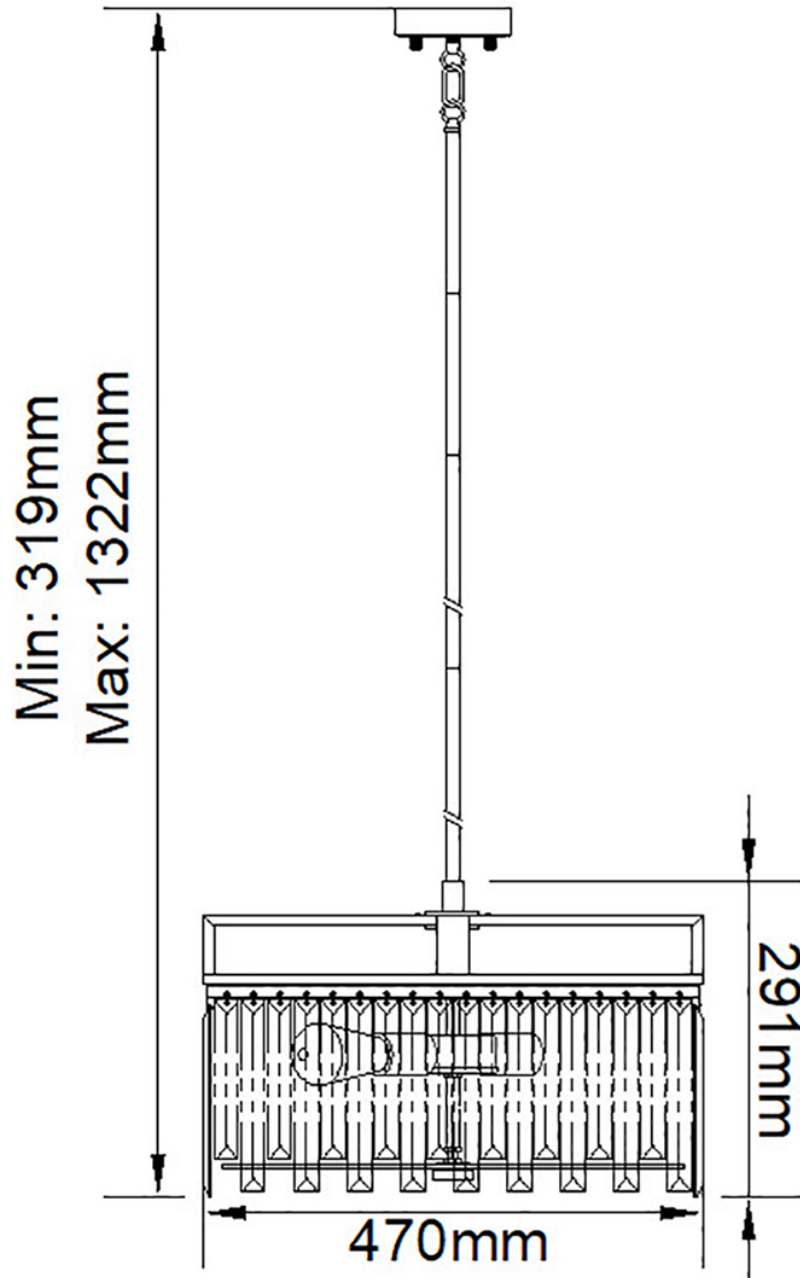

Elstead - Aries ARIES-4P-L Chandelier

CONTACT