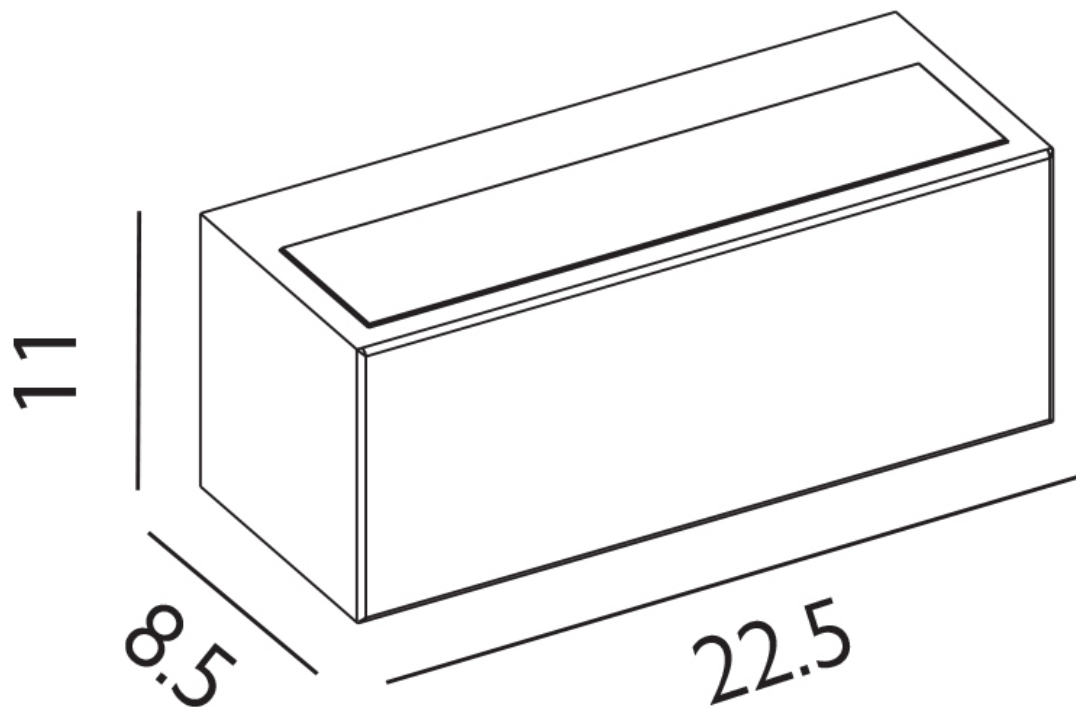

Elstead - Norlys - Asker ASKER-UD-E27-GRA Wall Light

CONTACT