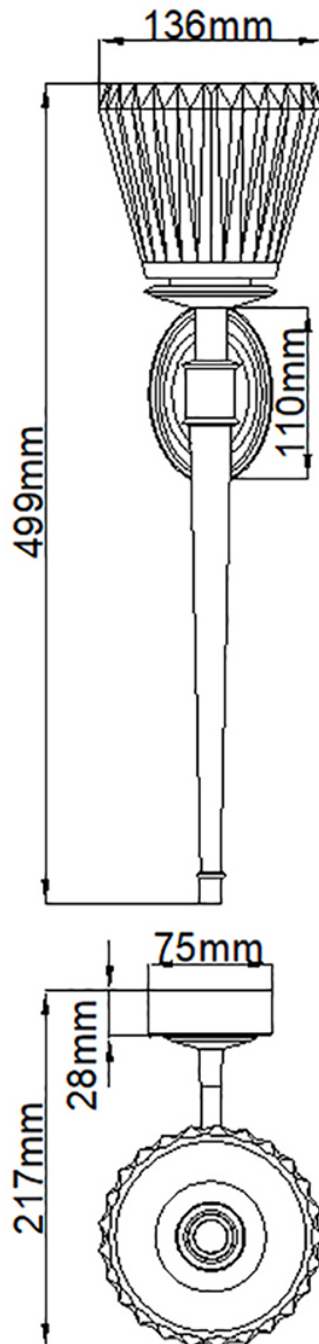

Elstead - Agatha BATH-AGATHA-BN Wall Light

CONTACT