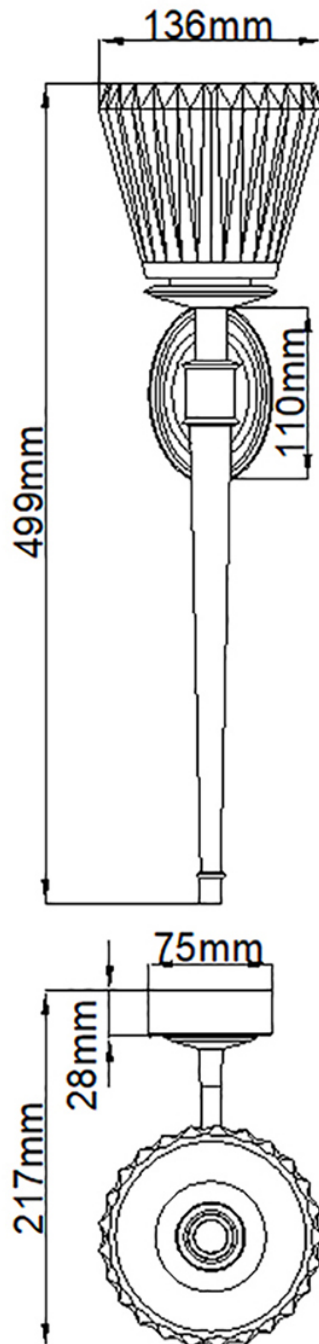

Elstead - Agatha BATH-AGATHA-PC Wall Light

CONTACT