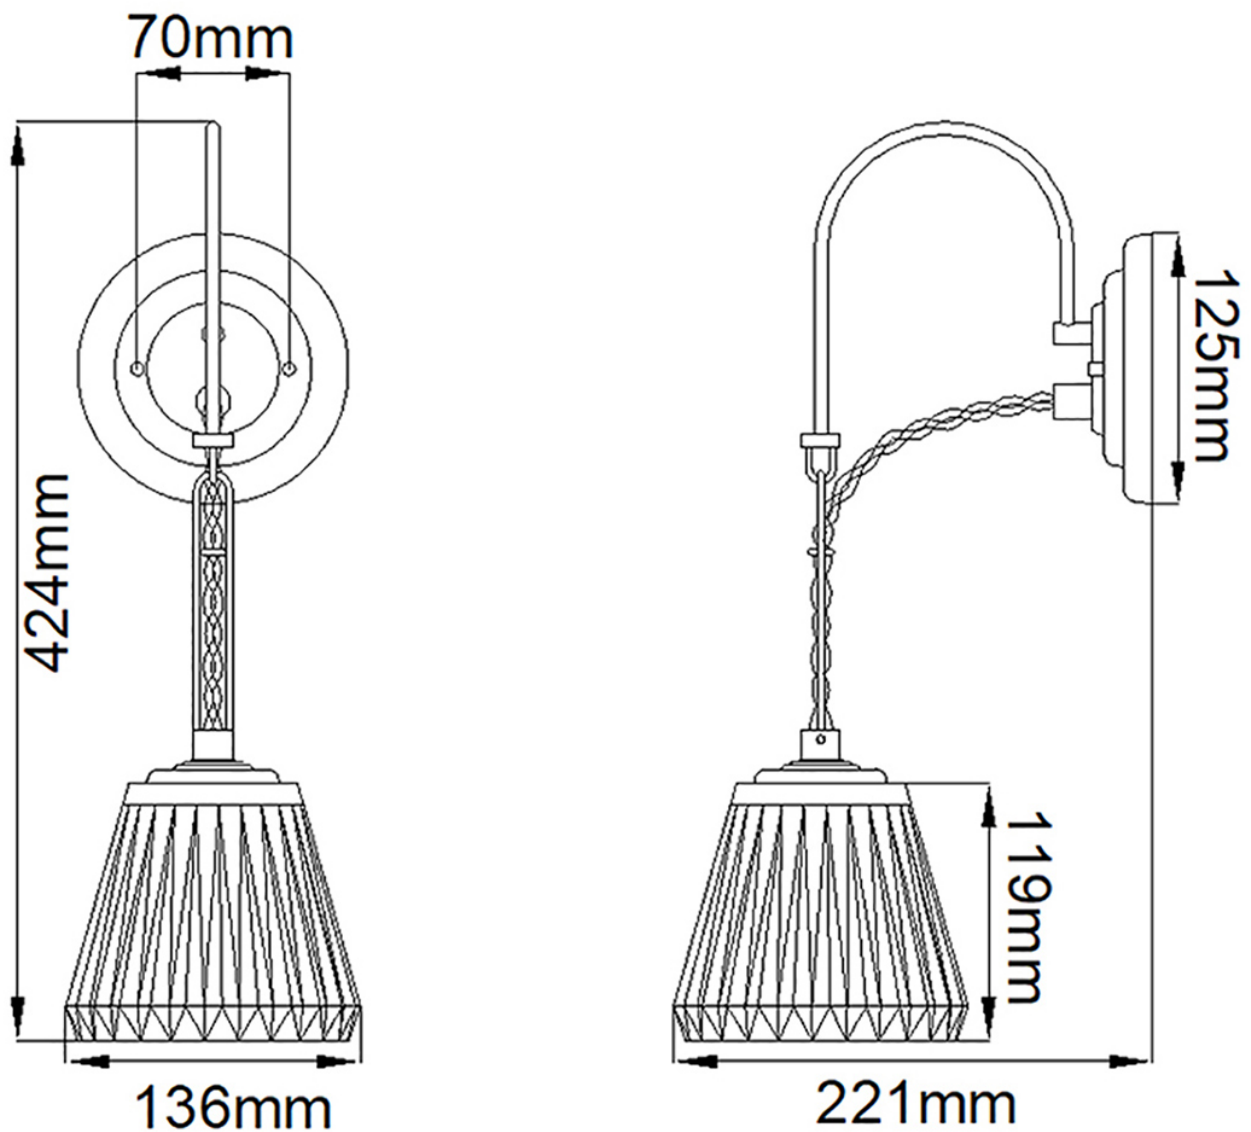

Elstead - Demelza BATH-DEMELZA-BB Wall Light

CONTACT