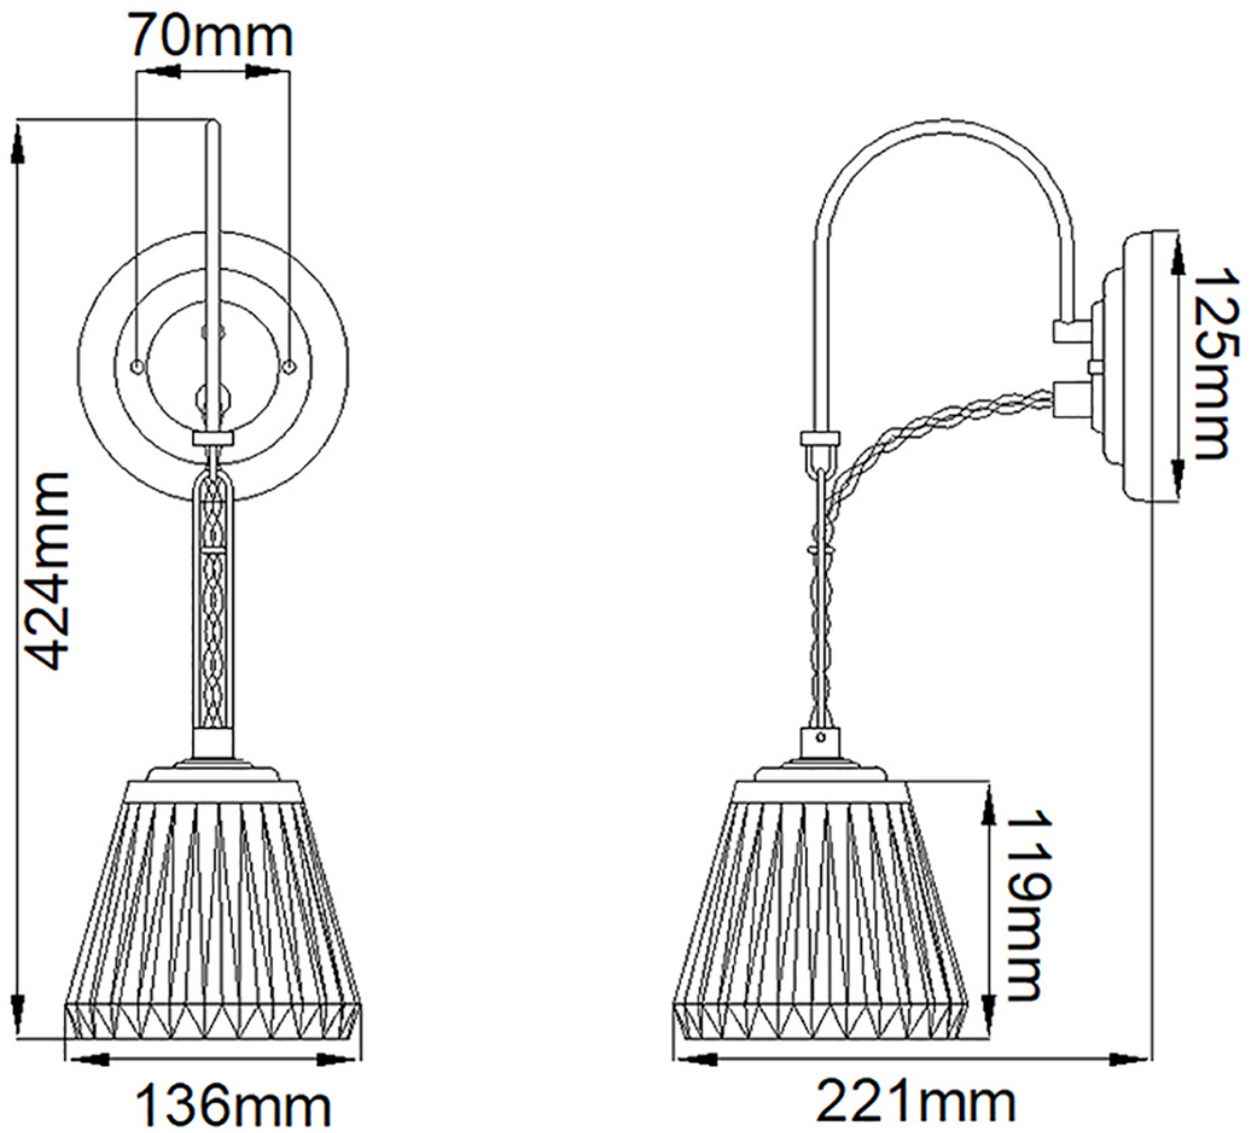

Elstead - Demelza BATH-DEMELZA-PB Wall Light

CONTACT