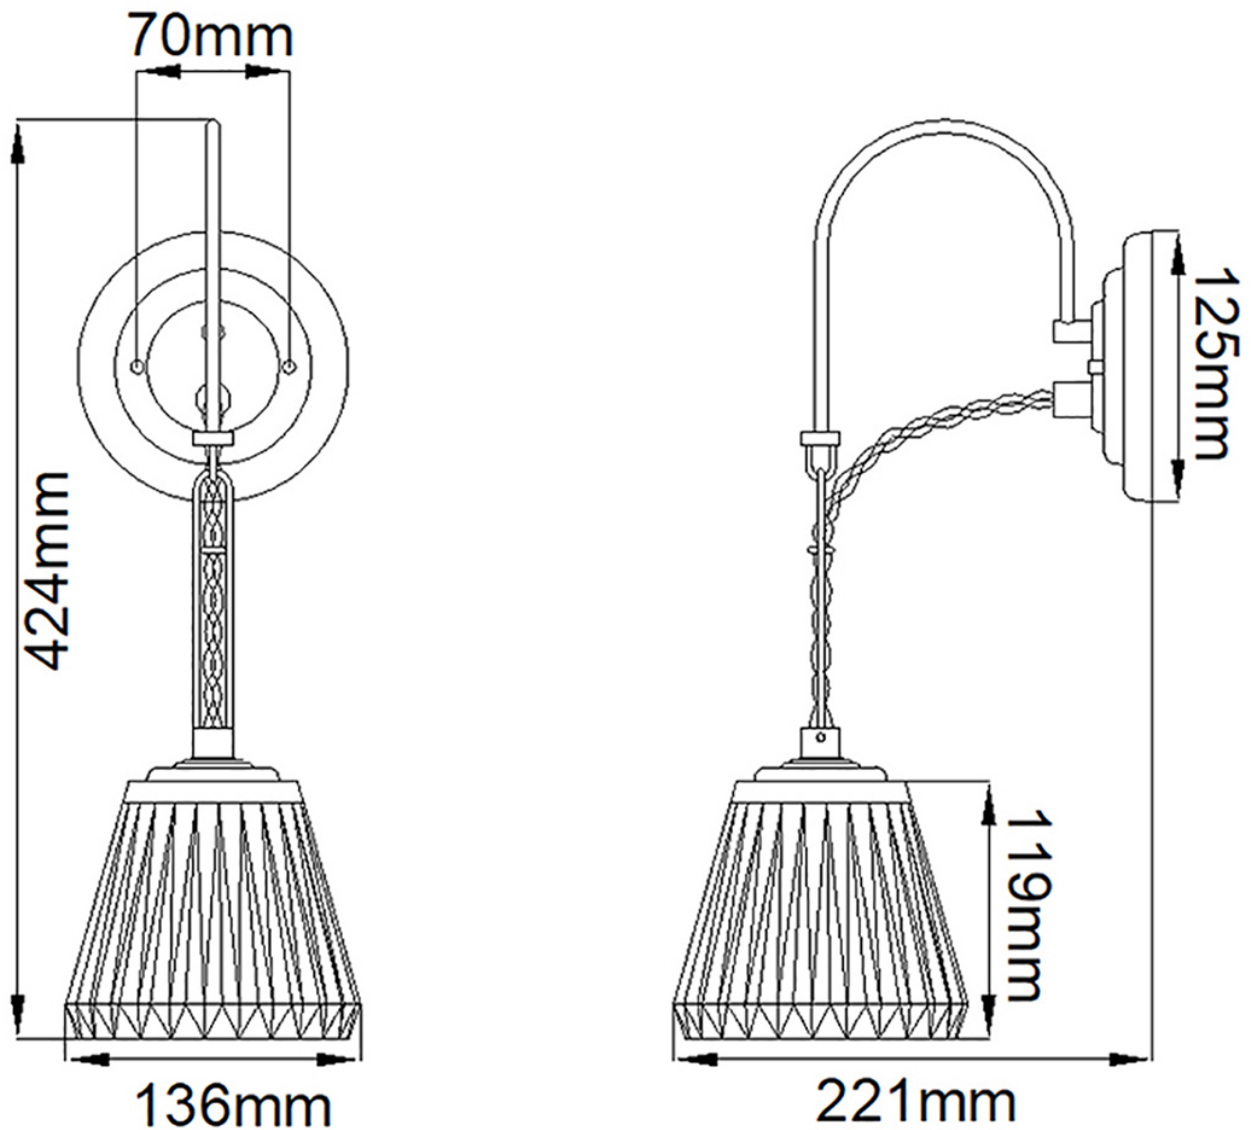

Elstead - Demelza BATH-DEMELZA-PC Wall Light

CONTACT