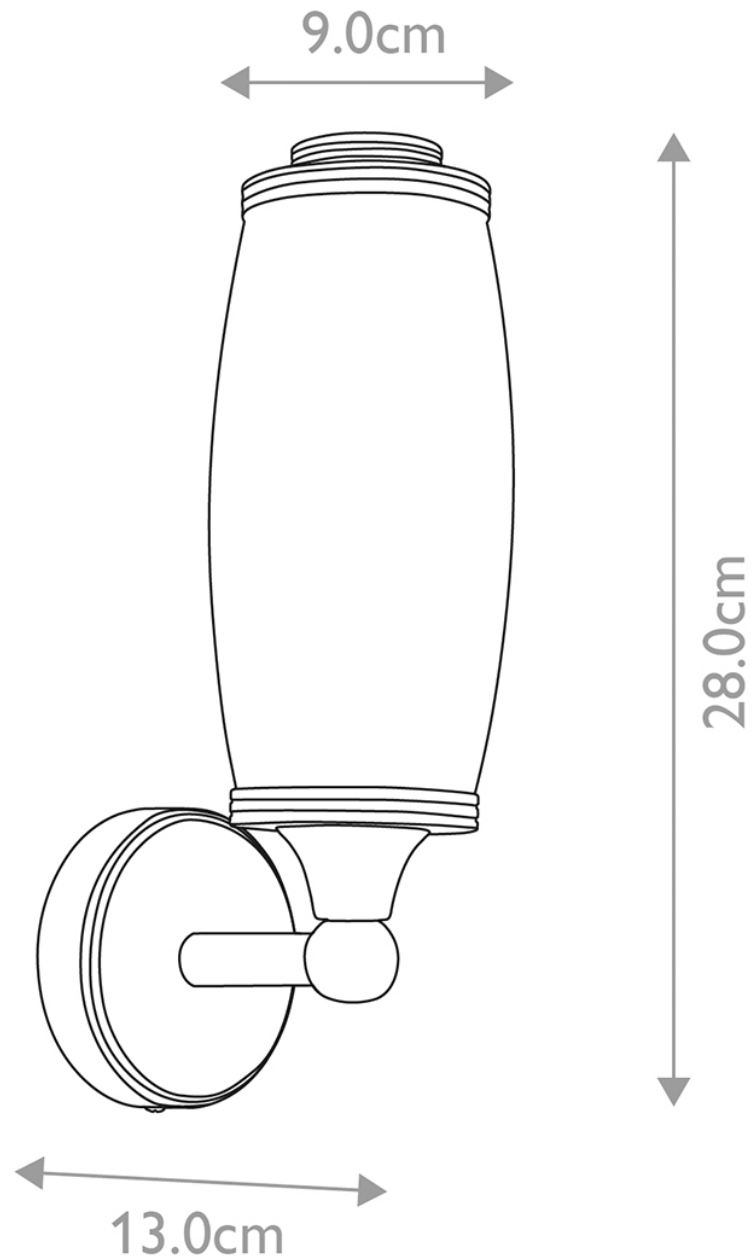

Elstead - Eliot BATH-ELIOT1-PN Wall Light

CONTACT