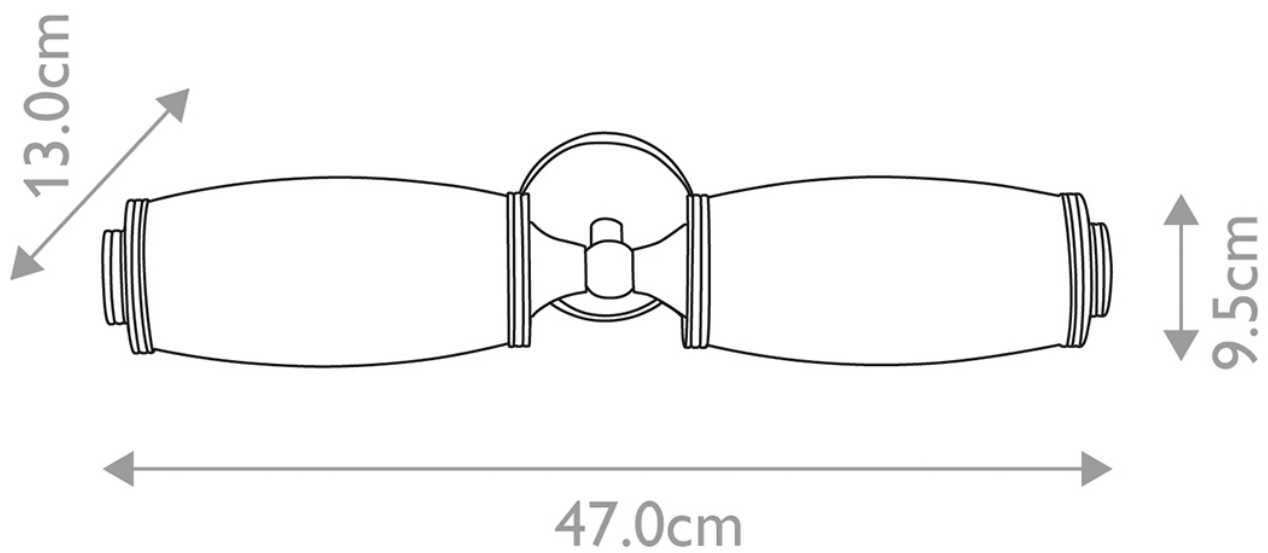

Elstead - Eliot BATH-ELIOT2-PN Wall Light

CONTACT