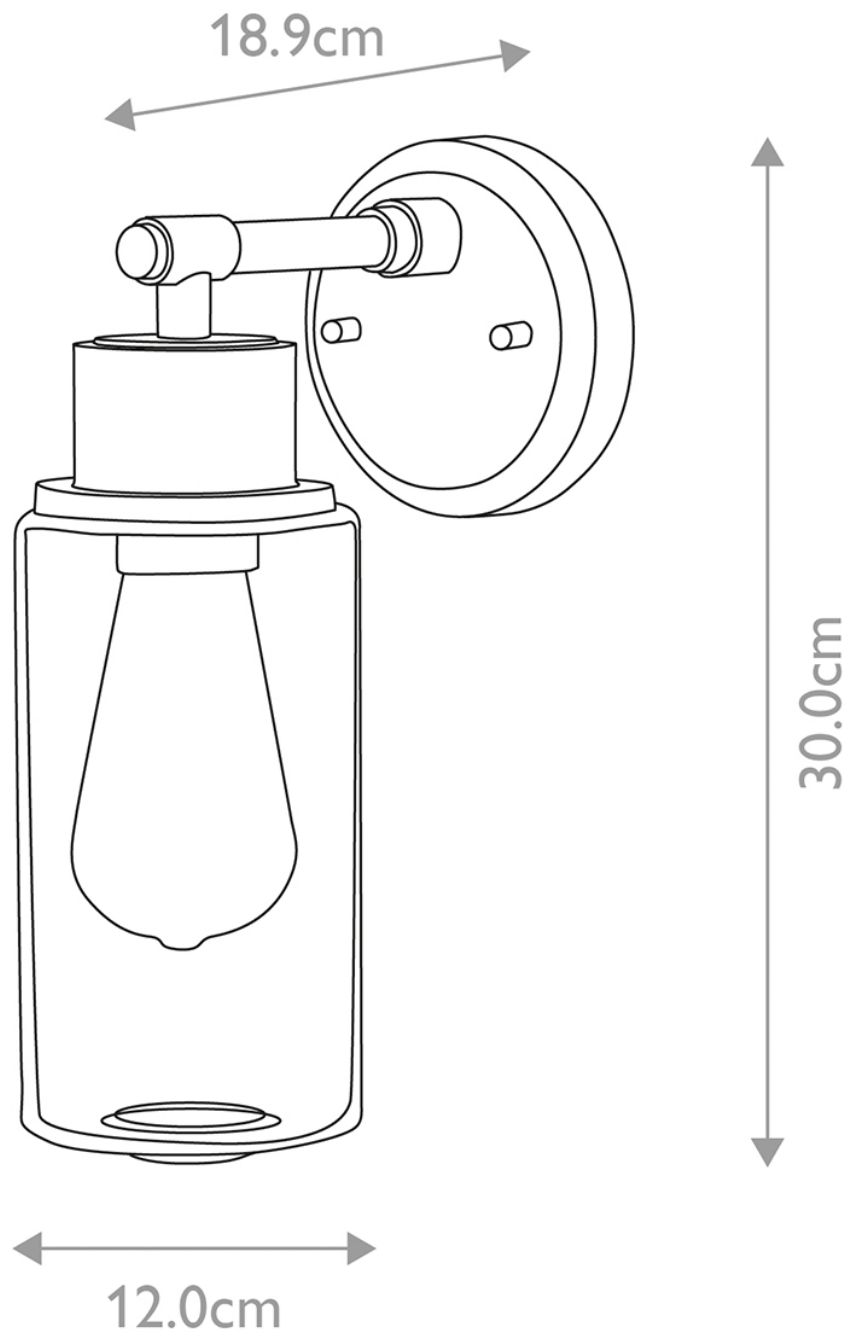

Elstead - Morvah BATH-MORVAH1-BB Wall Light

CONTACT