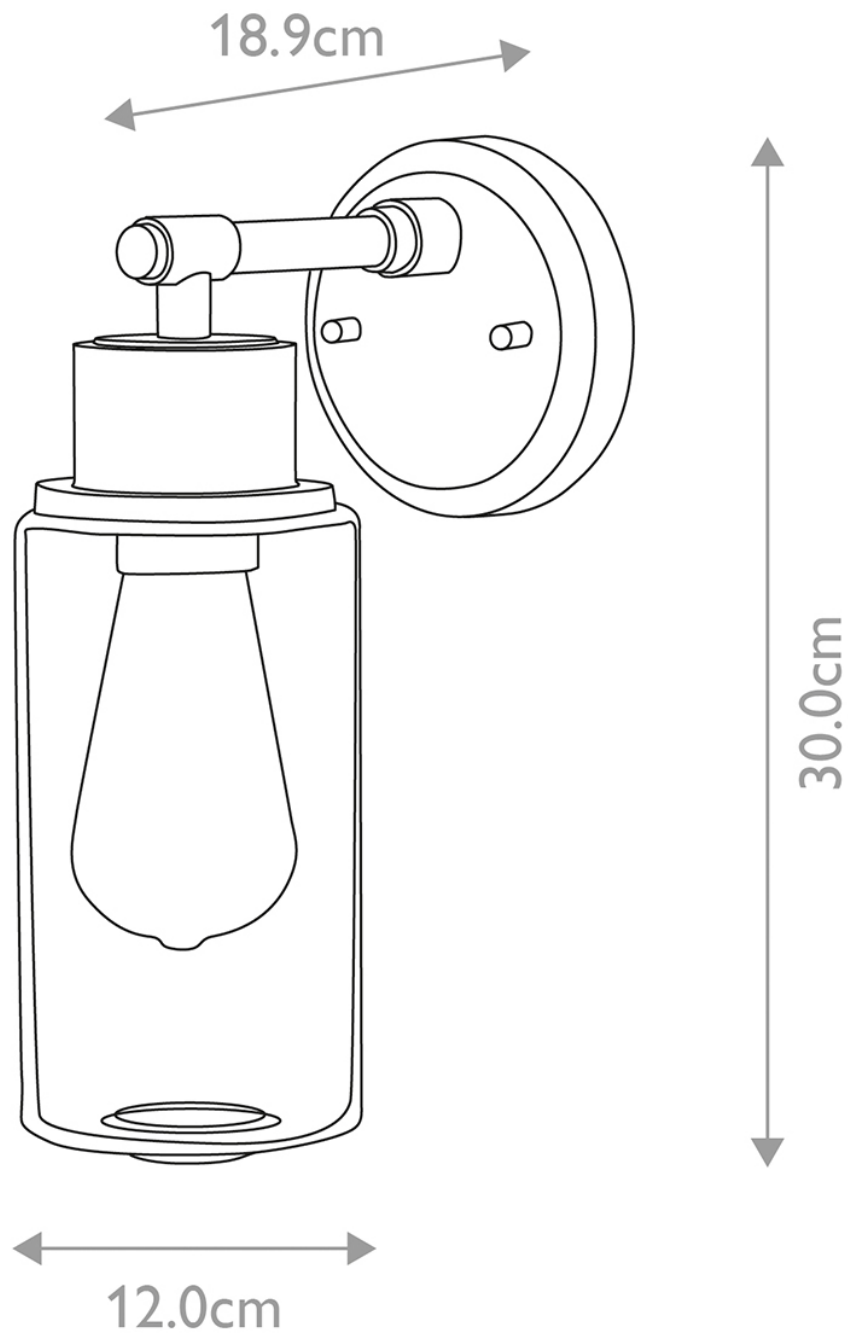

Elstead - Morvah BATH-MORVAH1-PC Wall Light

CONTACT