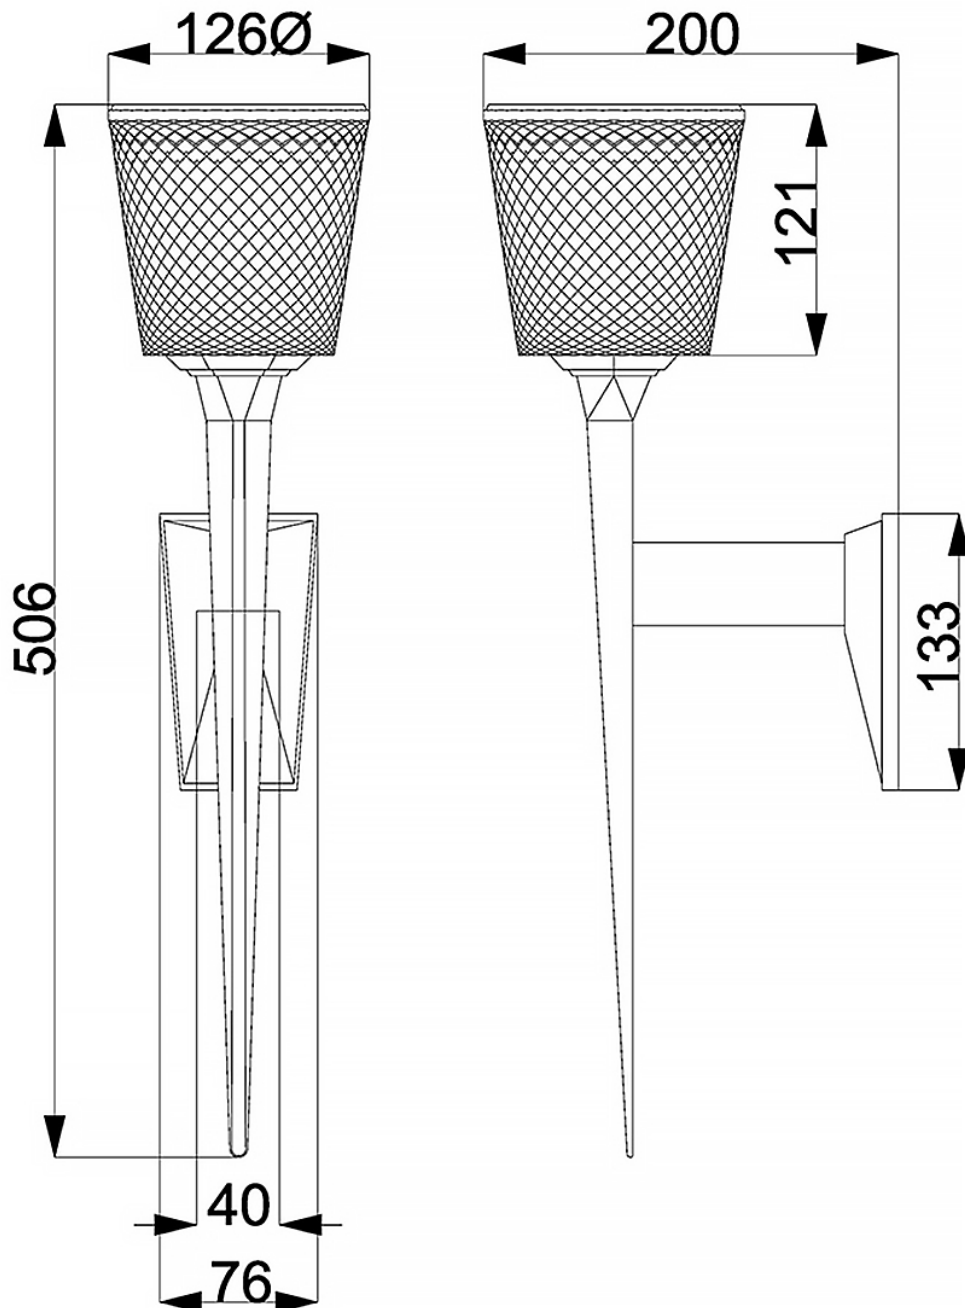

Elstead - Verity BATH-VERITY-PG Wall Light

CONTACT