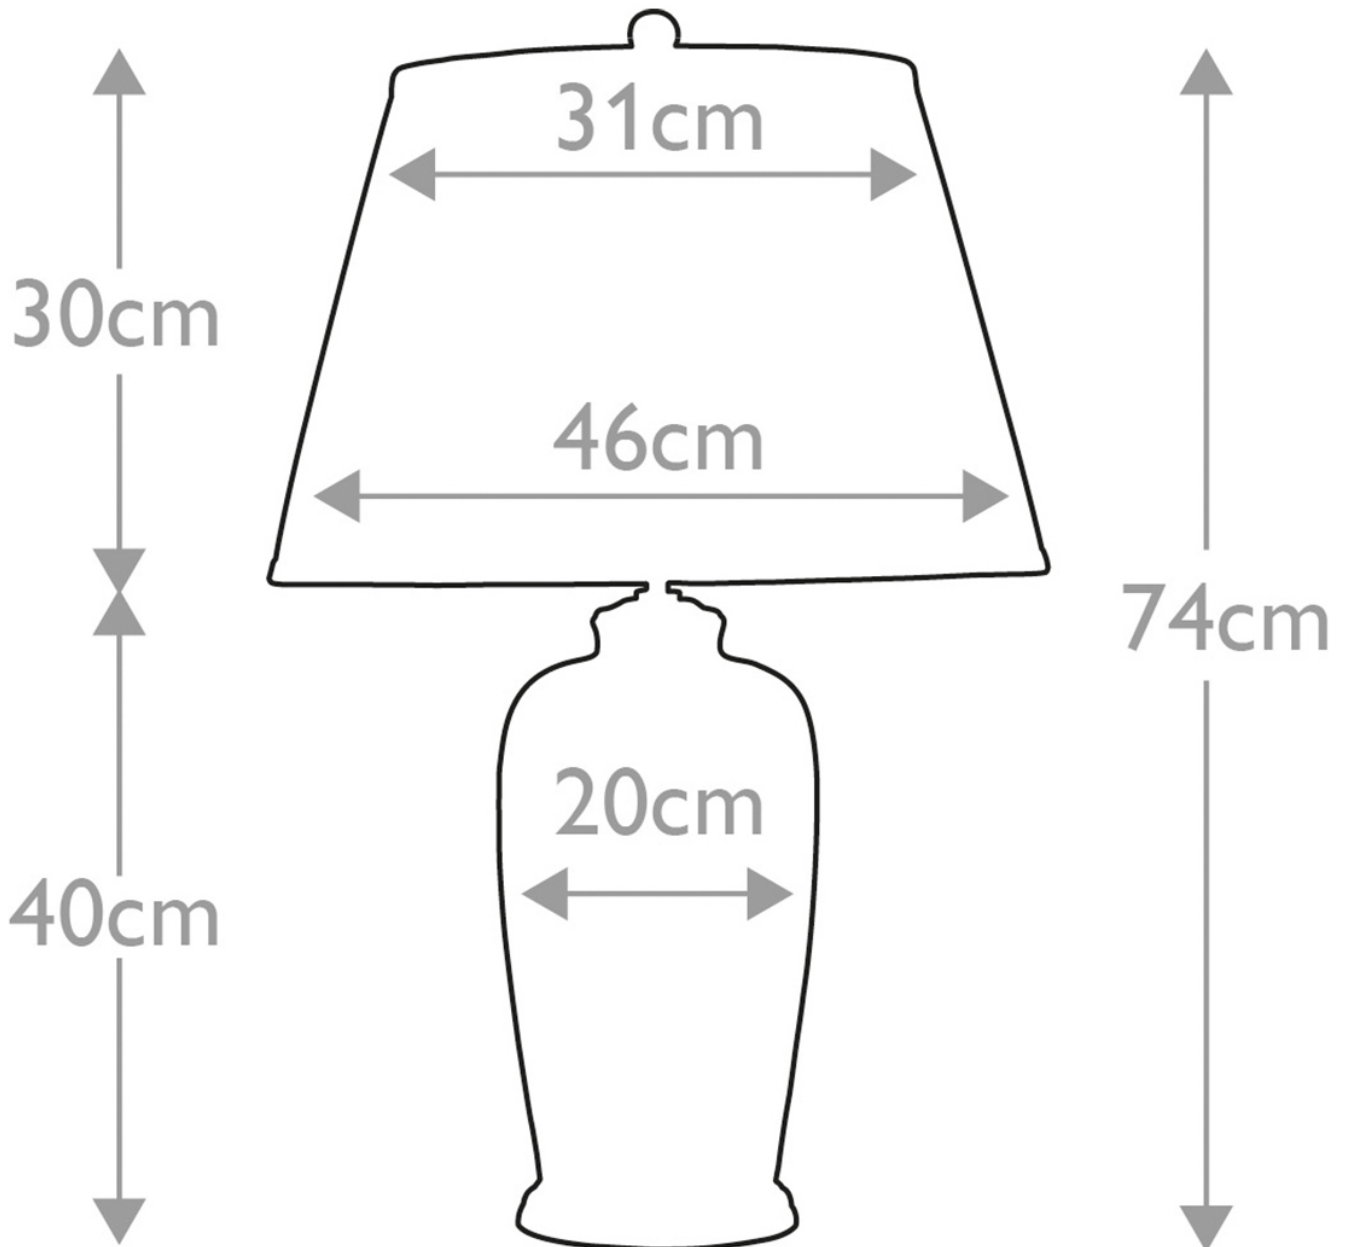

Elstead Lighting - Blackbirds - BLACKBIRDS-TL - Chinese Gold Birds Aged Brass White Ceramic Table Lamp With Shade

CONTACT