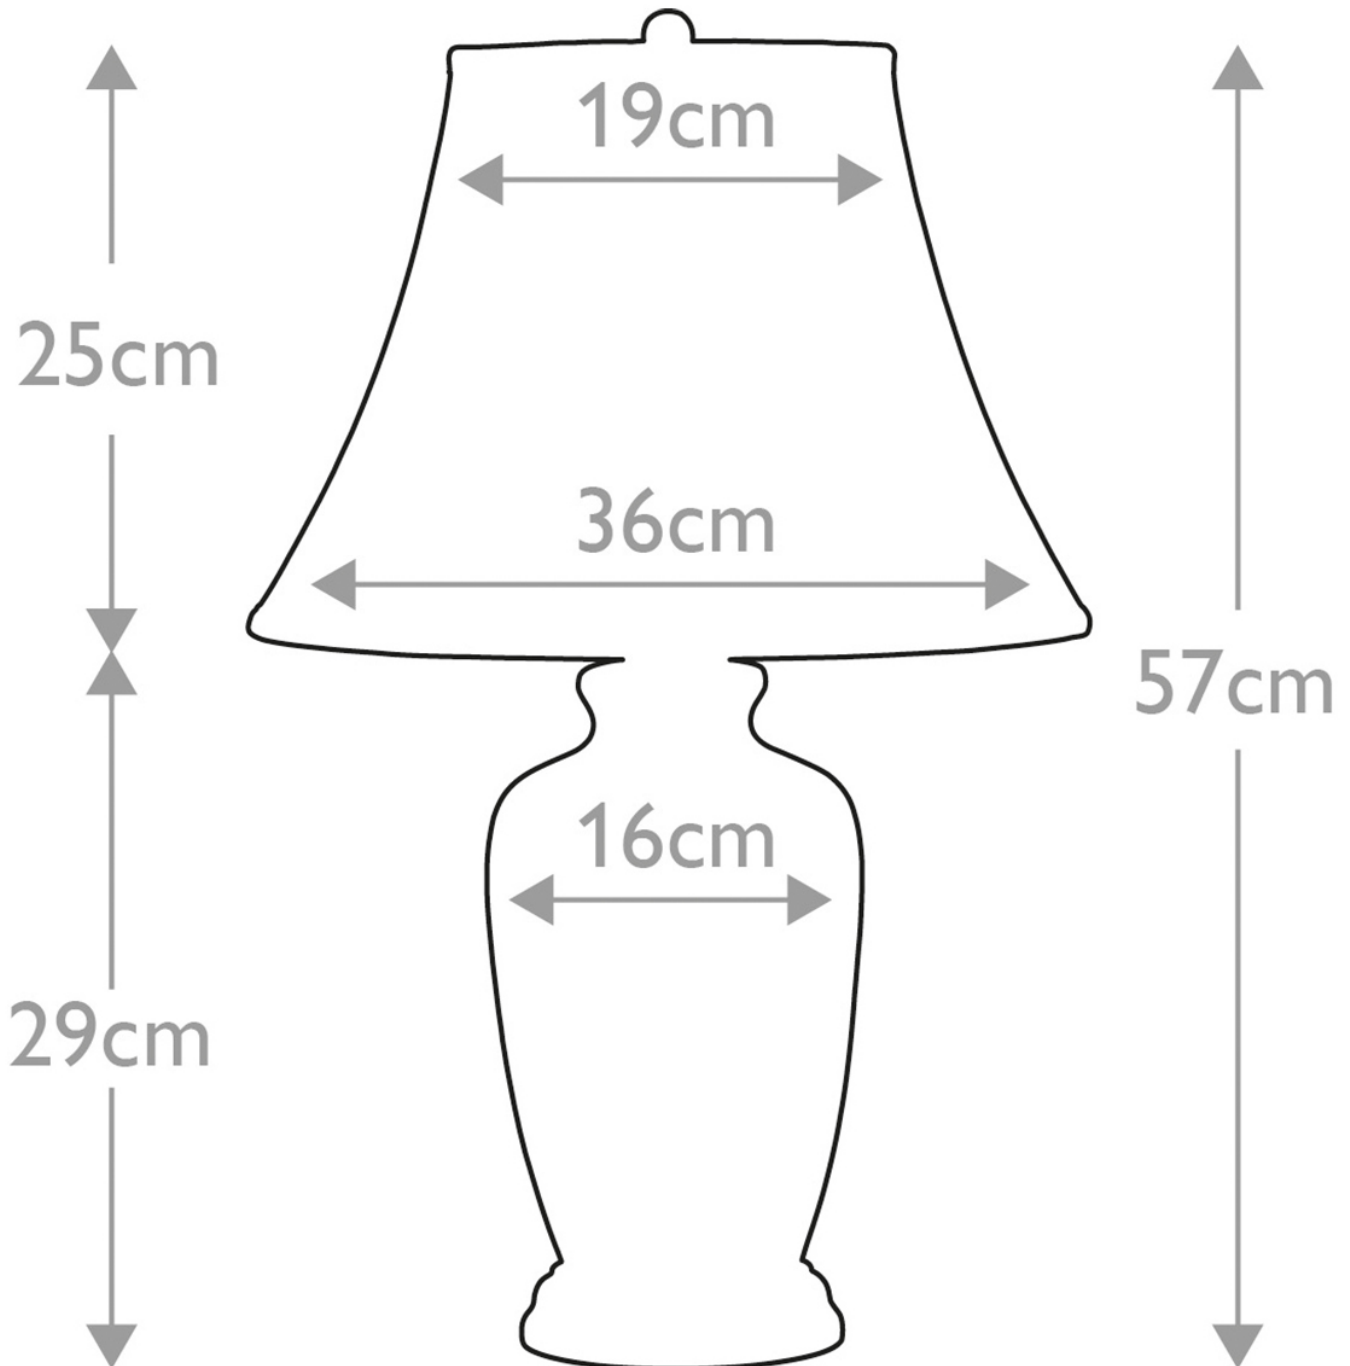

Elstead Lighting - Blue Ginger Jar - BLUE-G-JAR-TL - Wood Blue And White Table Lamp With Shade

**CONTACT**