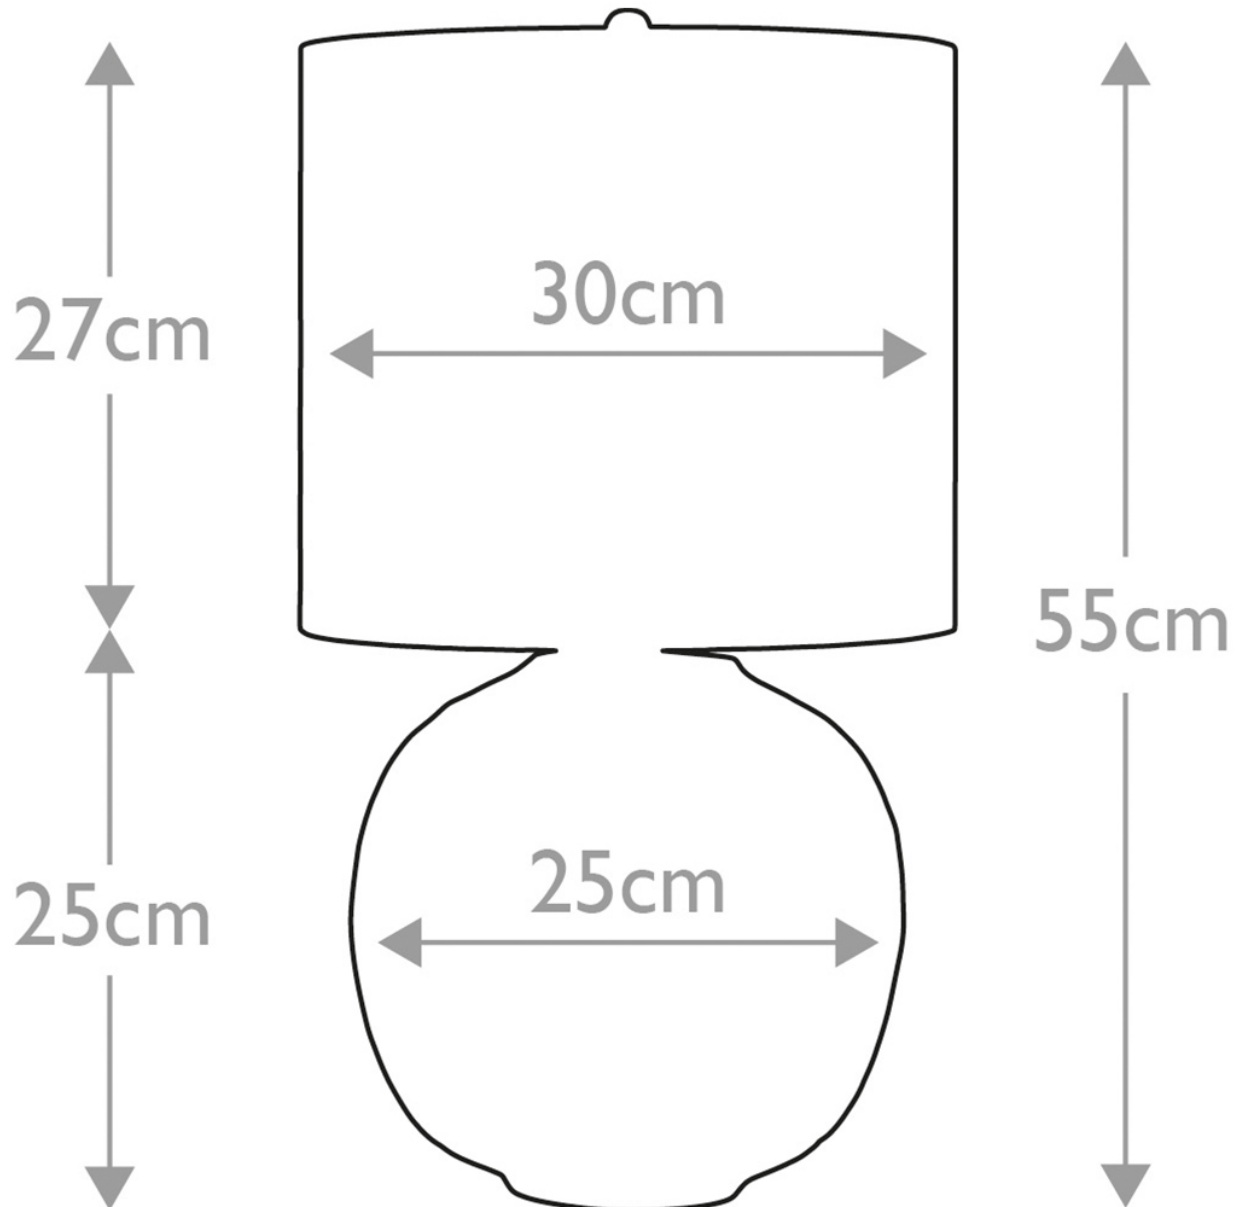

Elstead Lighting - Blue Globe - BLUE-GLOBE-TL - Blue Grey Ceramic Table Lamp With Shade

CONTACT