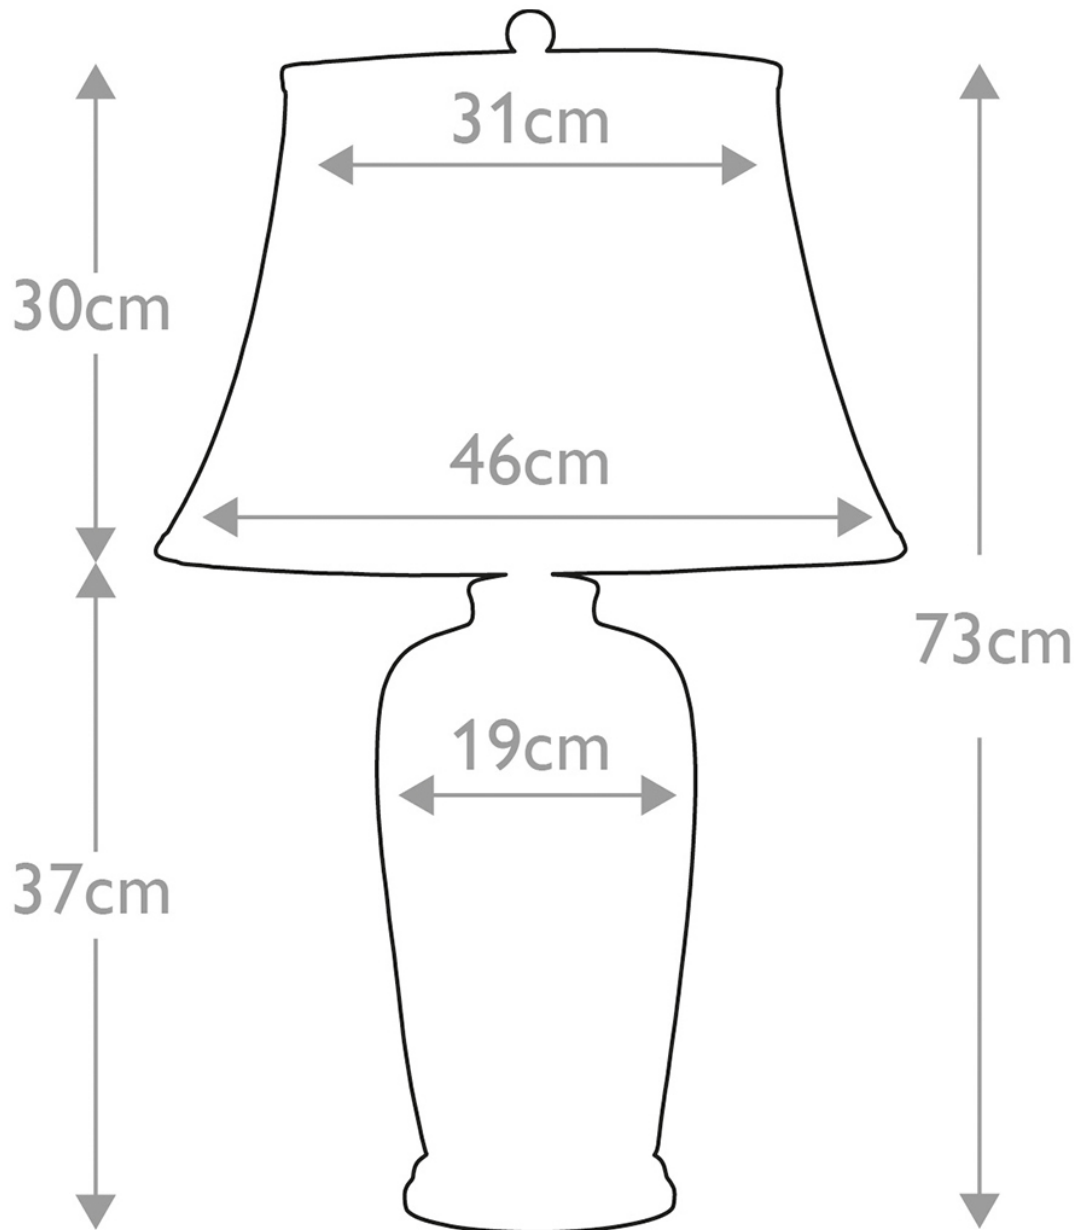

Elstead Lighting - Blue Traditional - BLUE-TRAD-WP-TL - Blue And White Wood Cream Ceramic Table Lamp With Shade

CONTACT