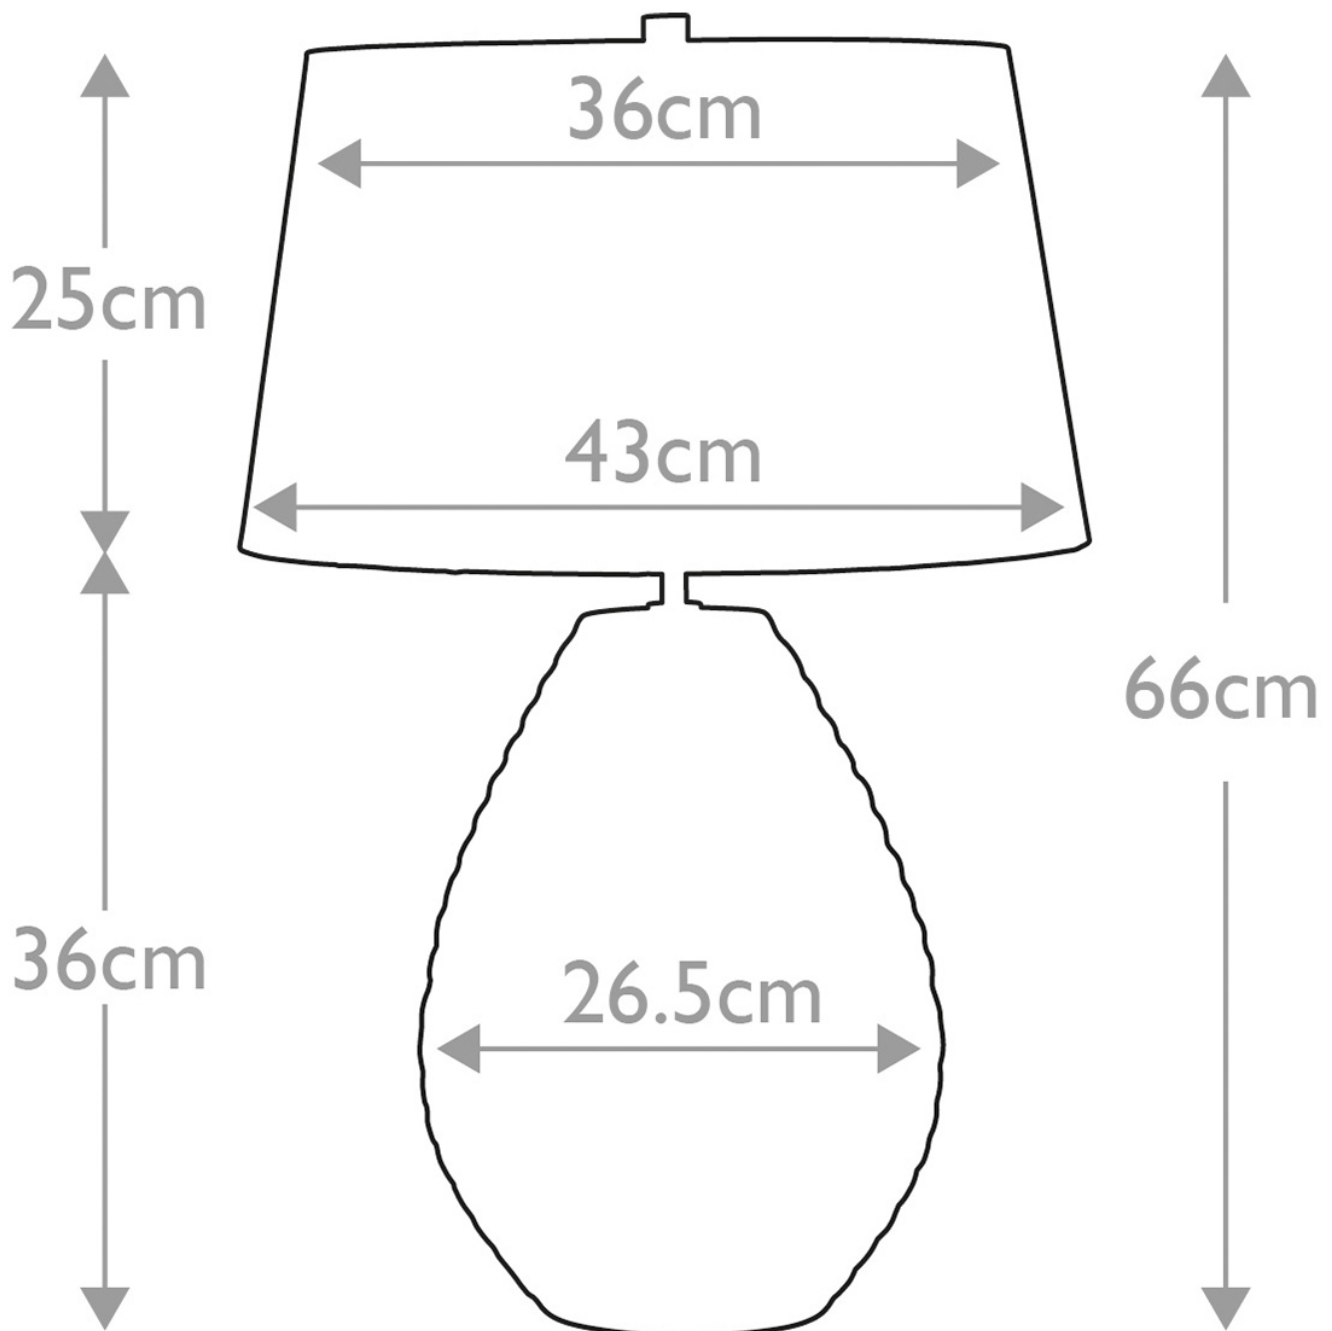

Elstead - Brunswick BRUNSWICK-TL Table Lamp

CONTACT