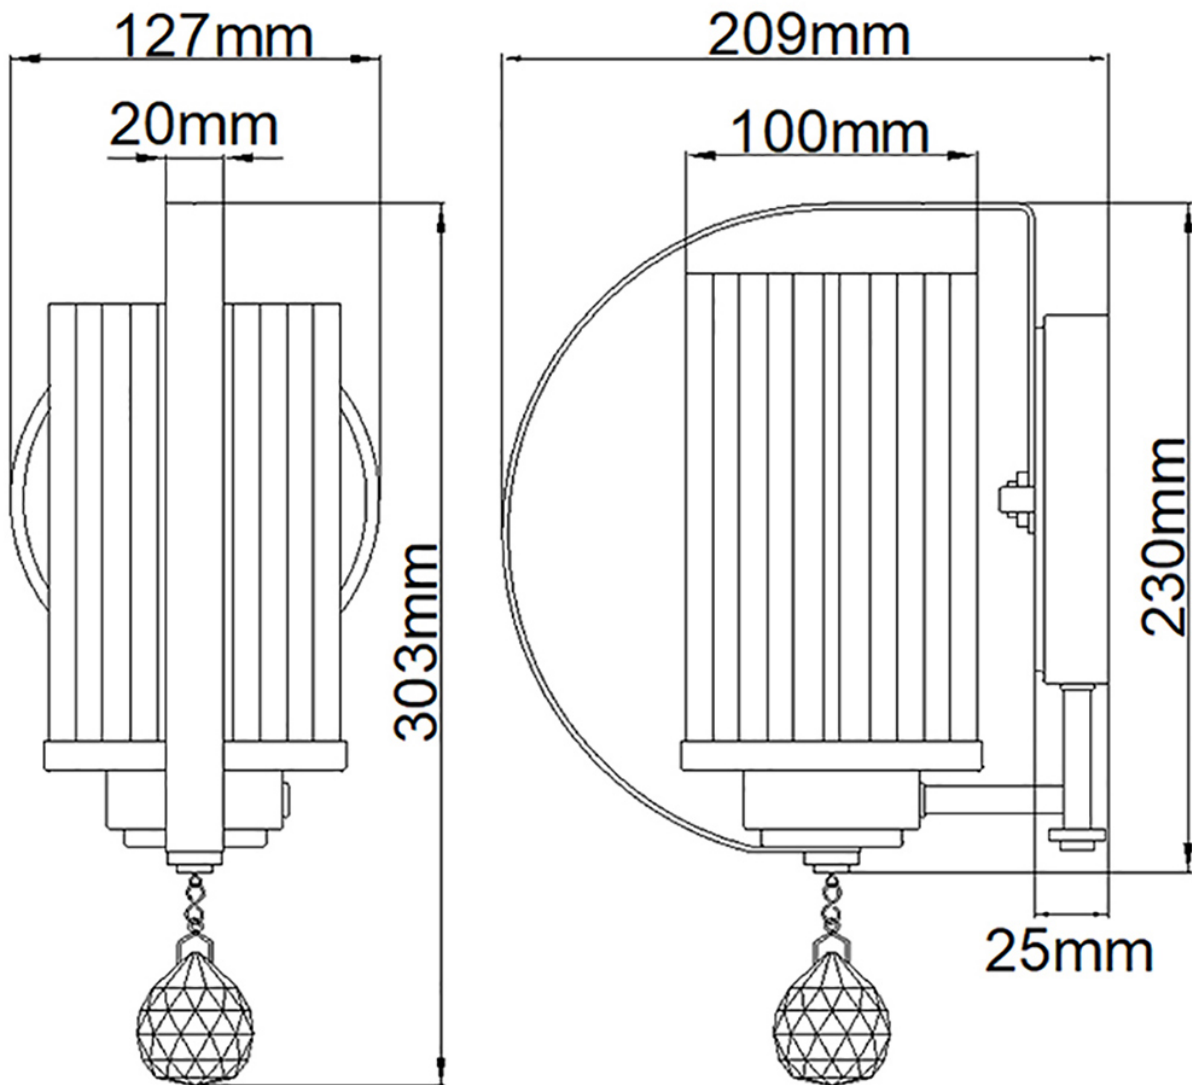

Elstead - Cassie CASSIE1 Wall Light

CONTACT