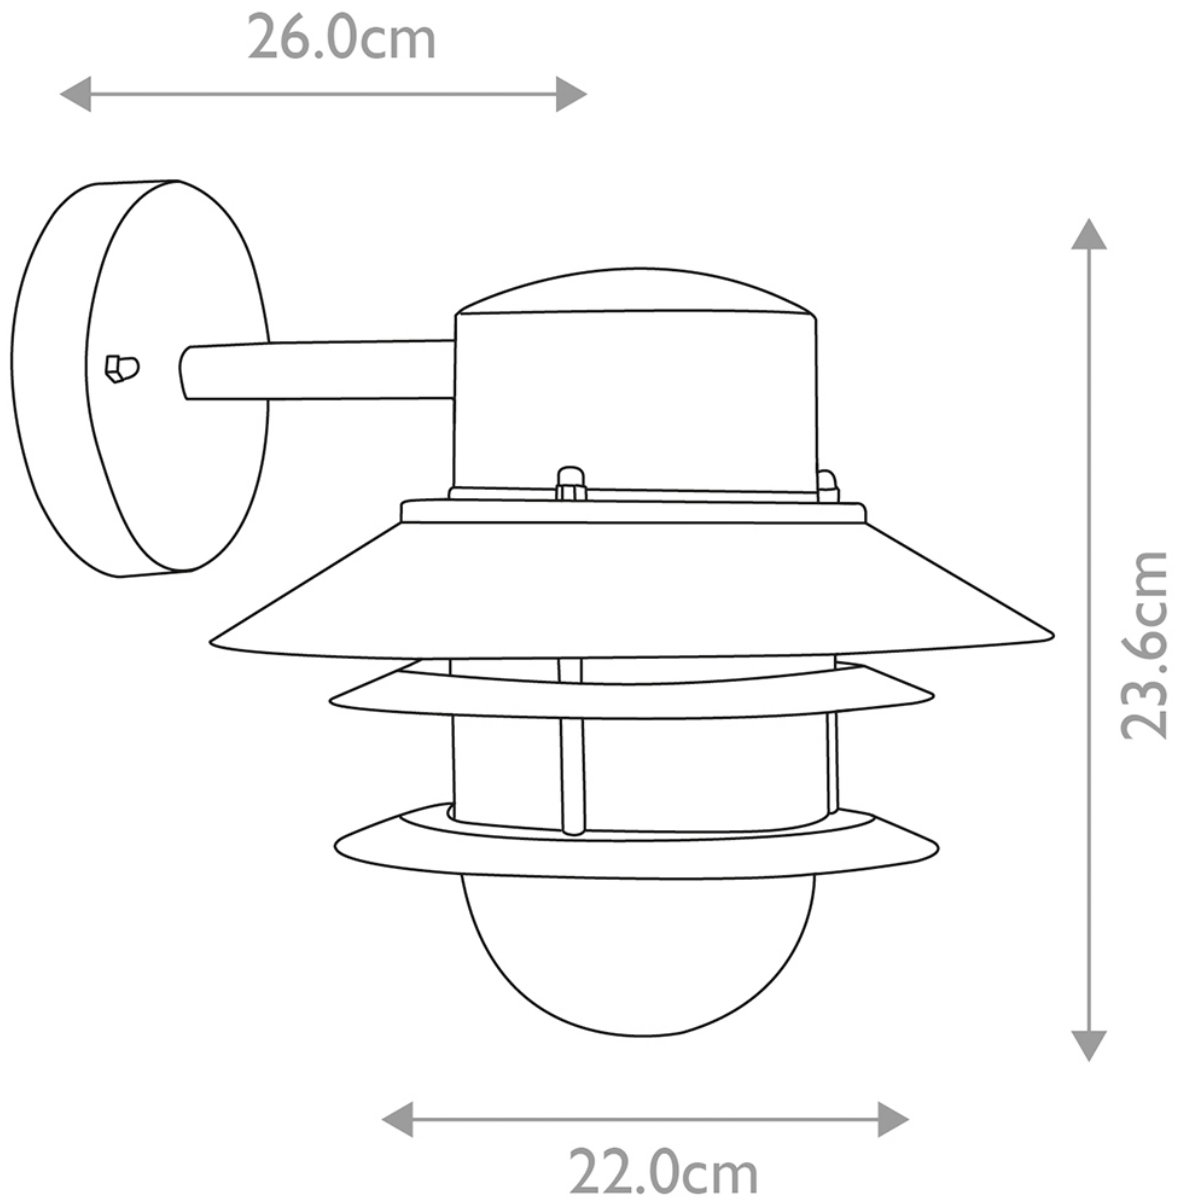

Elstead - Copenhagen COPENHAGEN-BK Wall Light

CONTACT