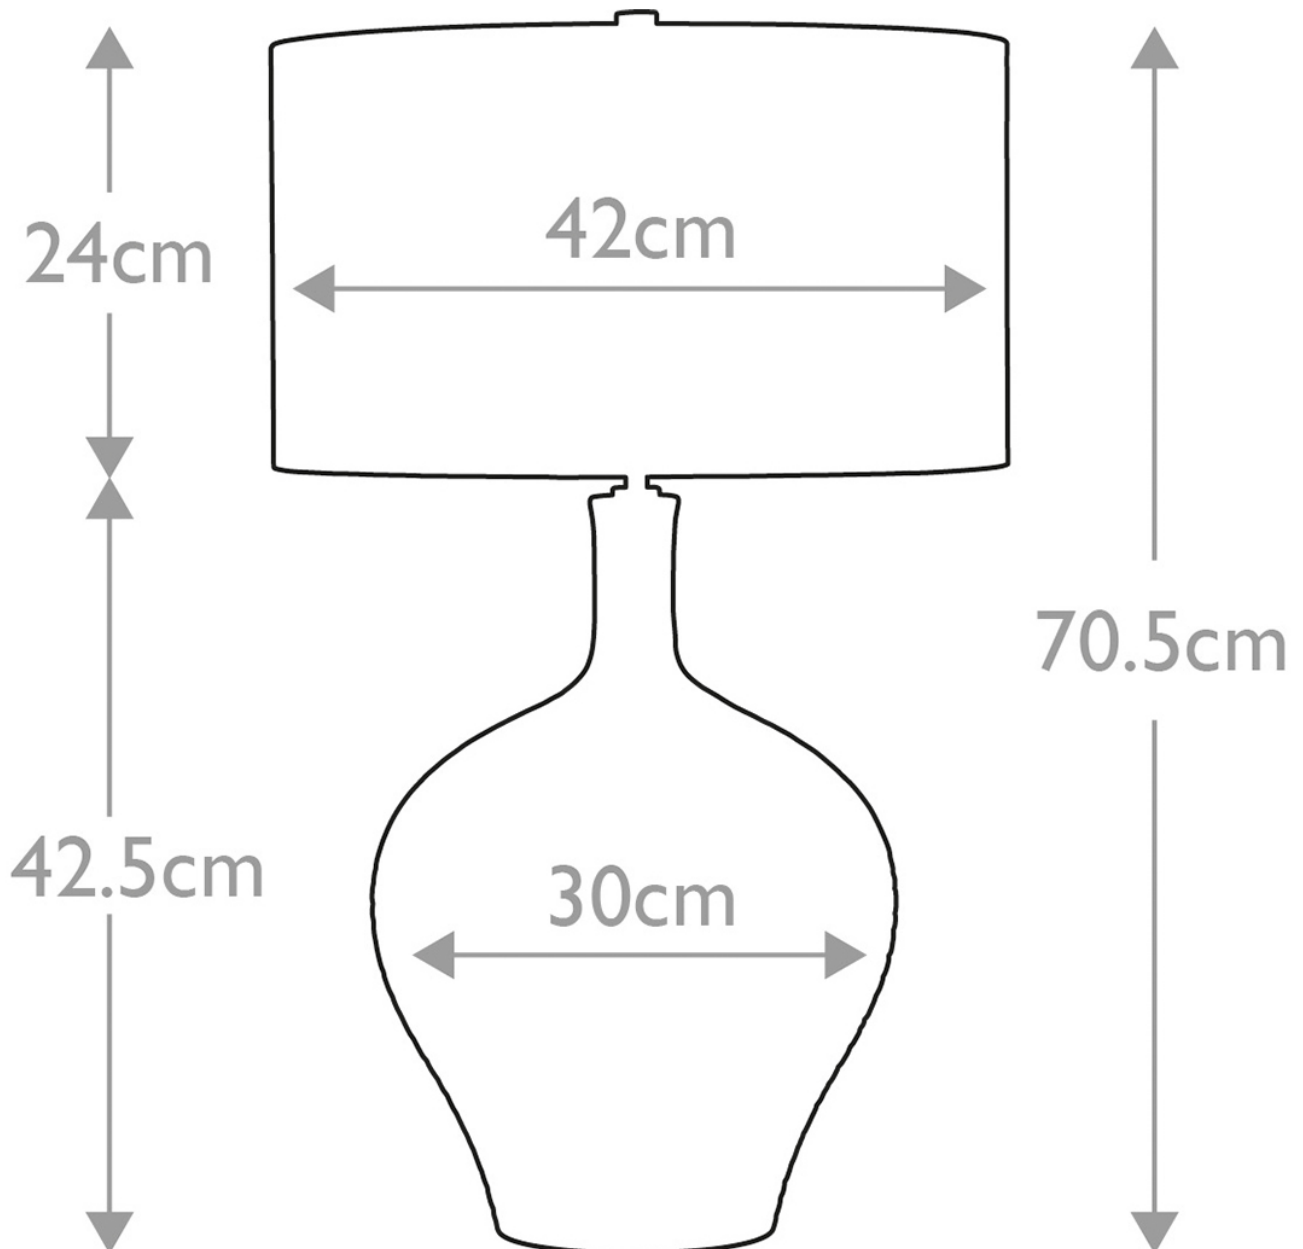

Elstead - Eden Park EDEN-PARK-TL Table Lamp

CONTACT