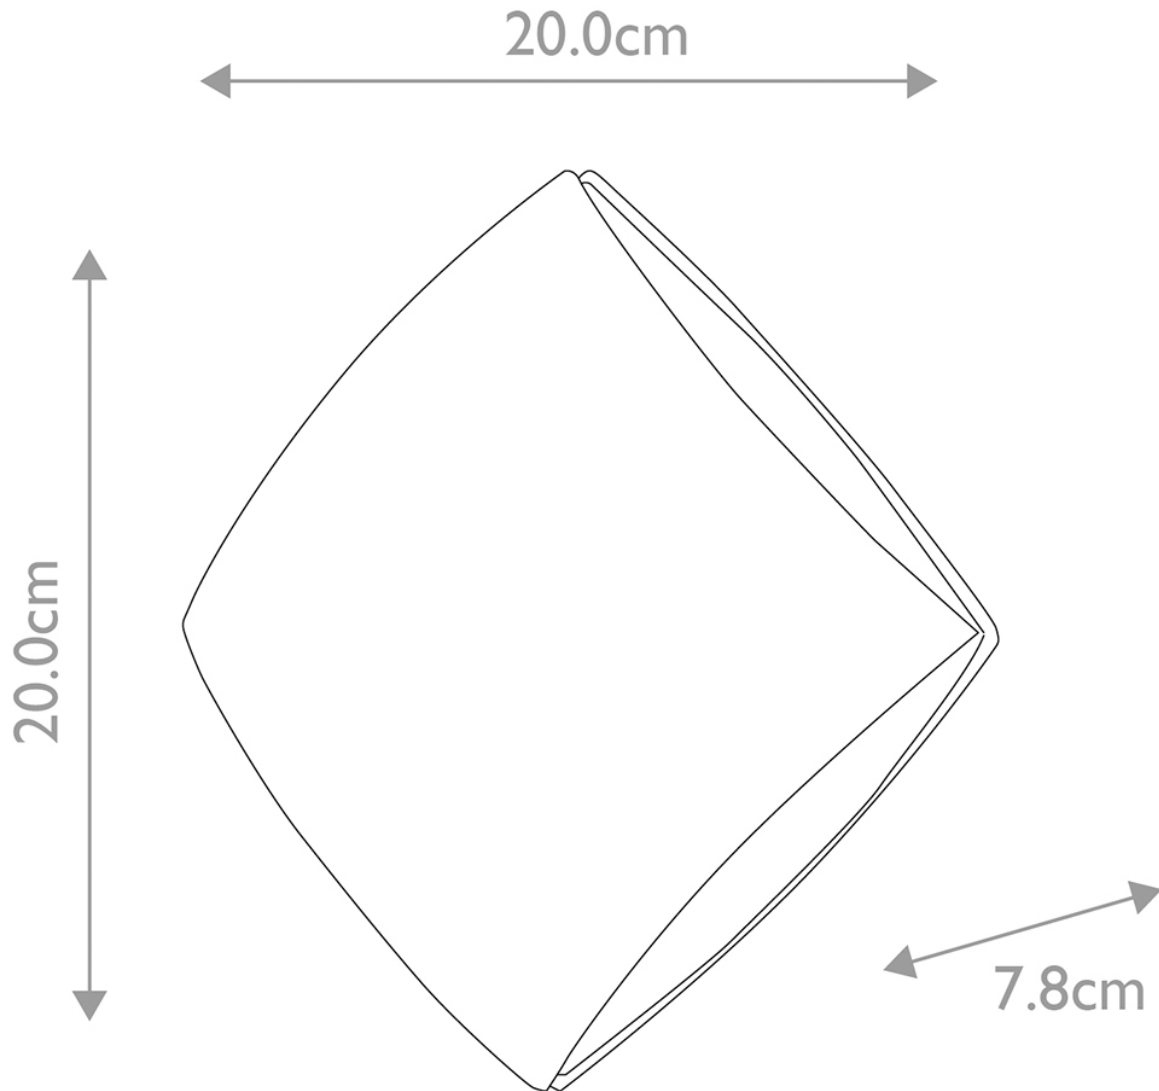

Elstead - ELVA Wall Light

CONTACT