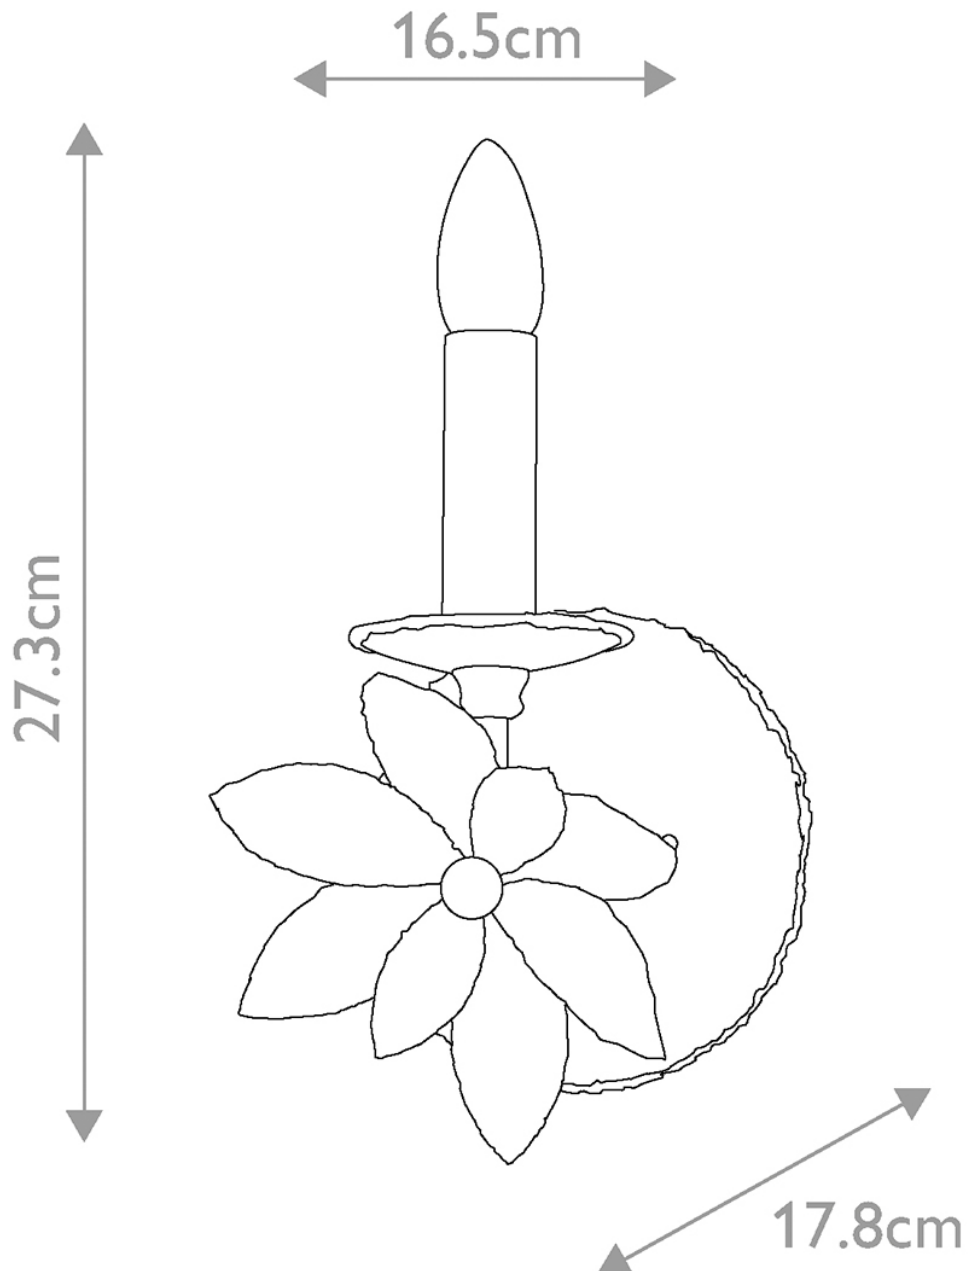

Elstead - Flambeau - Simone FB-SIMONE1 Wall Light

CONTACT