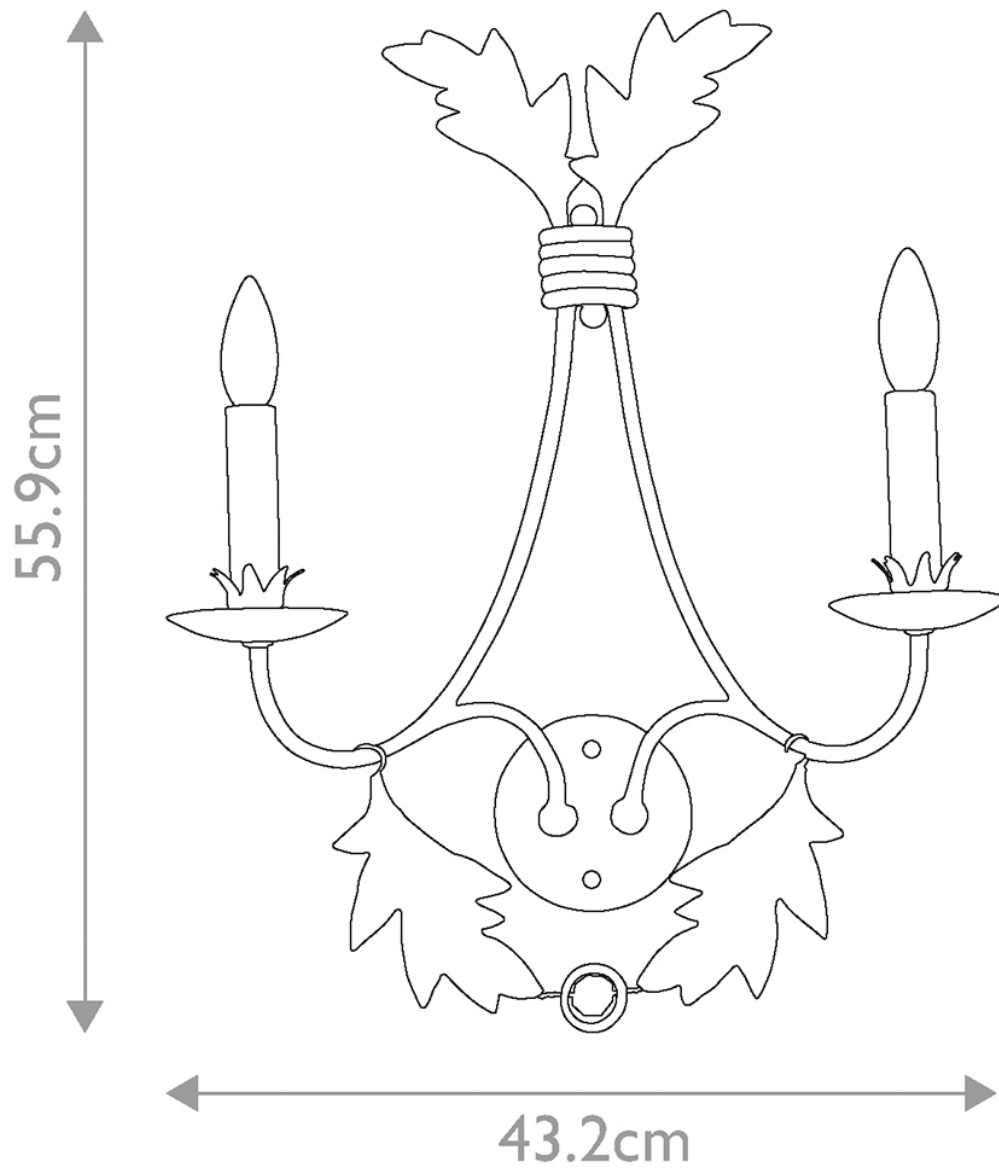

Elstead - Flambeau - Sweet Olive FB-SWEET-OLIVE2 Wall Light

CONTACT