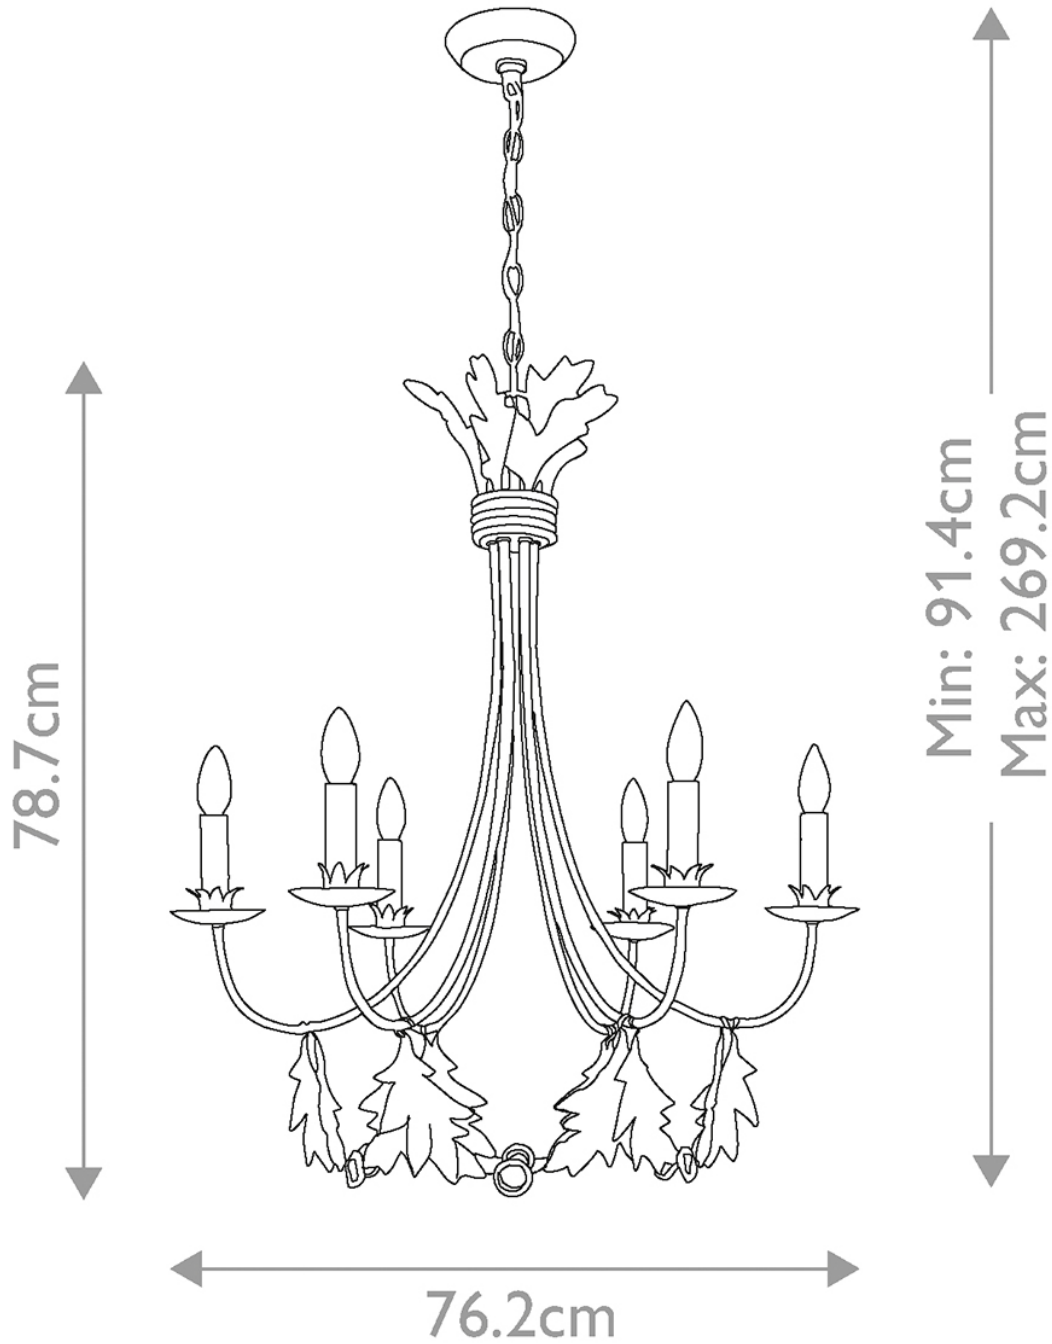

Elstead - Flambeau - Sweet Olive FB-SWEET-OLIVE6 Chandelier

CONTACT