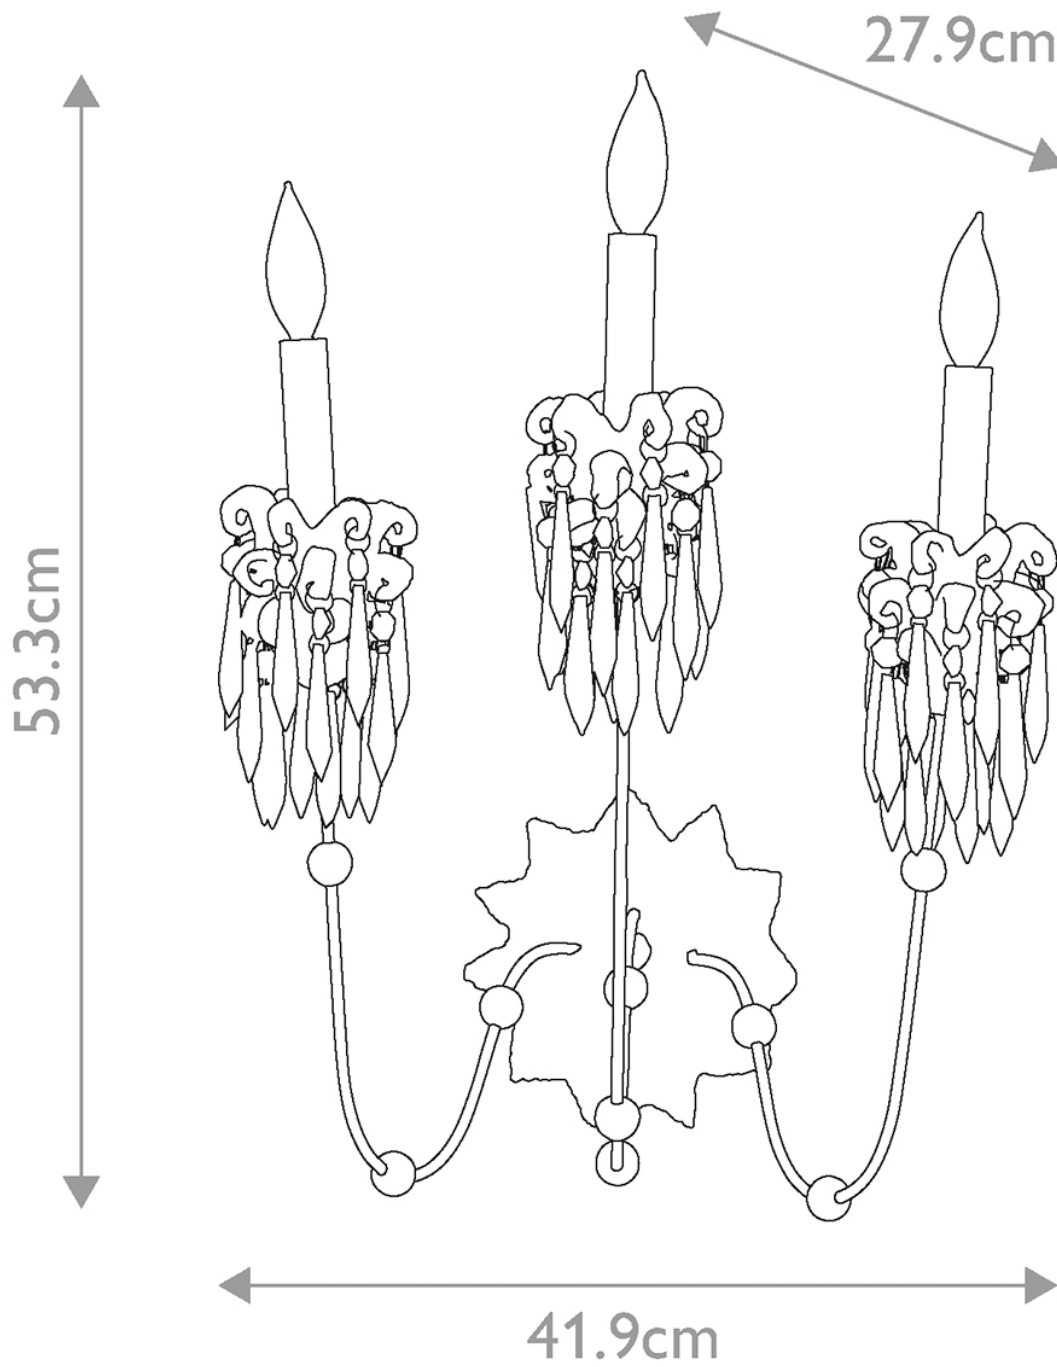

Elstead - Flambeau - Venetian FB-VENETIAN-W3 Wall Light

CONTACT