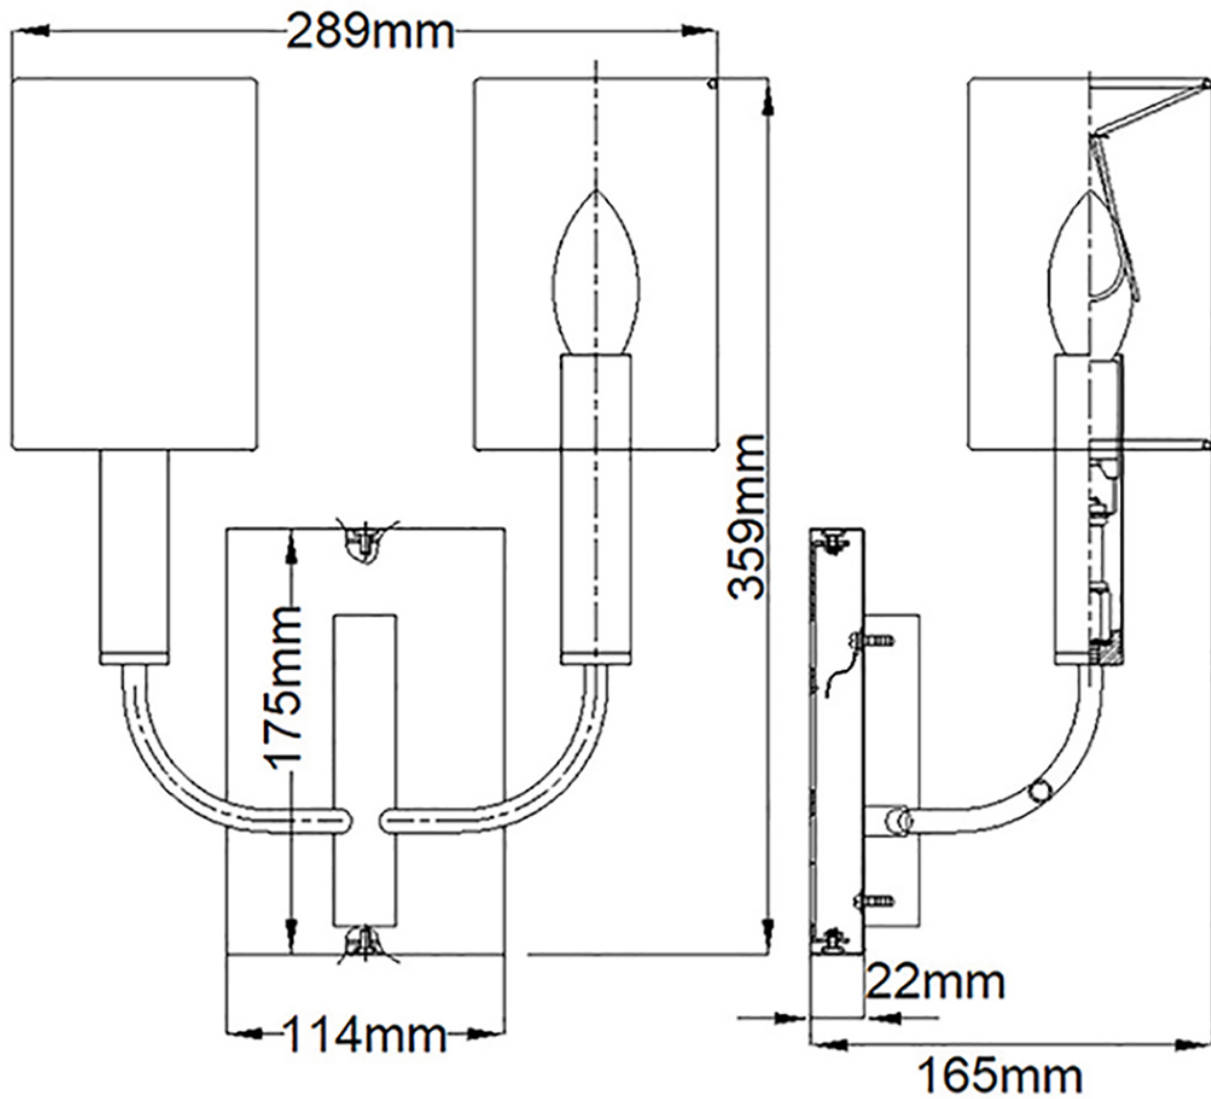

Elstead - Feiss Limited Editions - Brianna FE-BRIANNA2-BB Wall Light

CONTACT