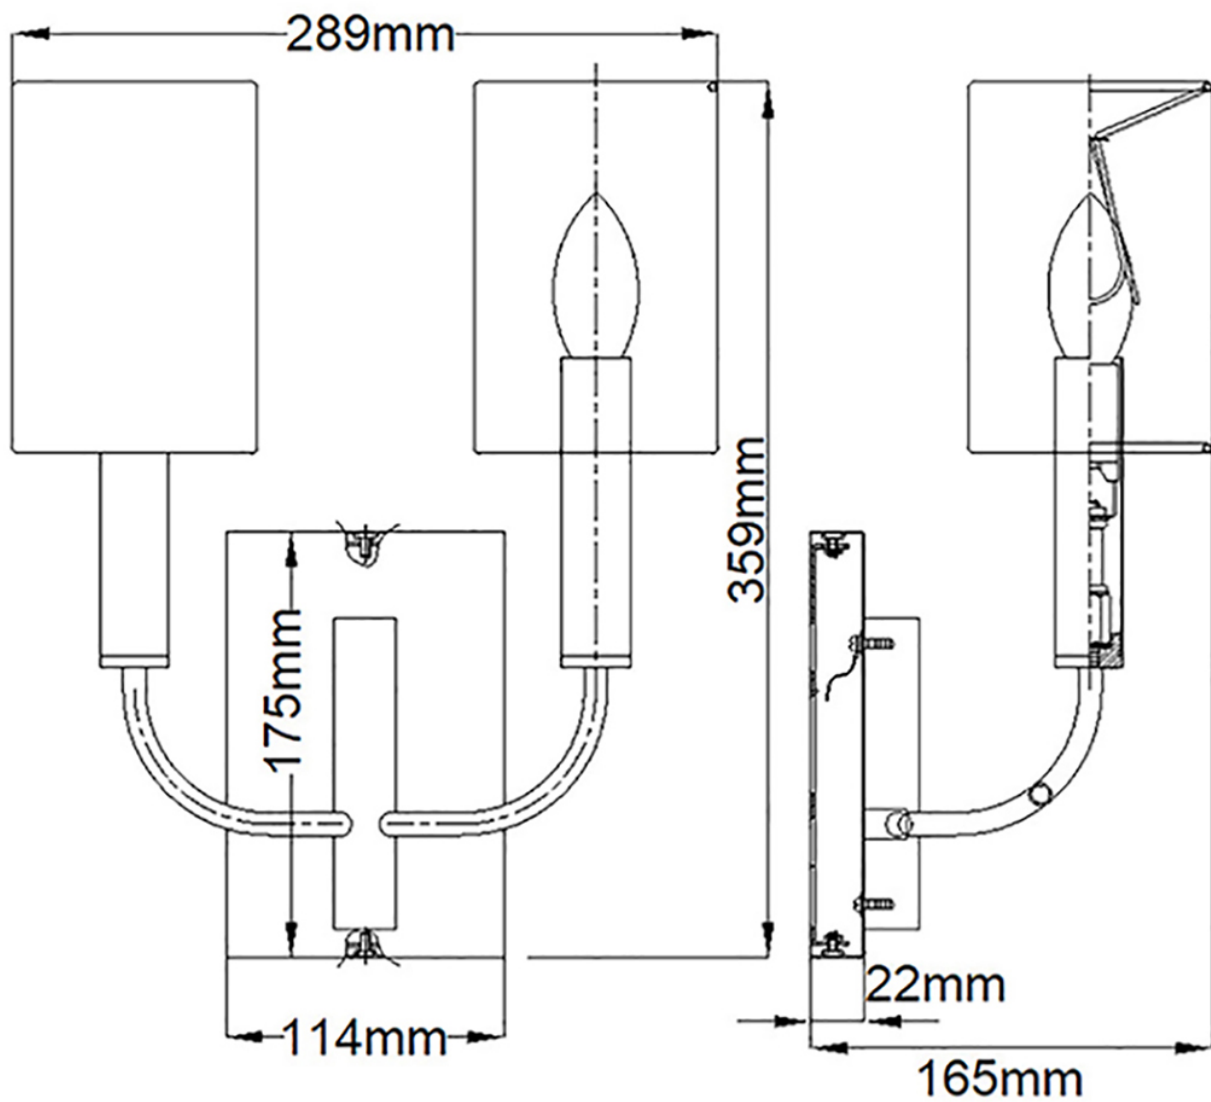

Elstead - Feiss Limited Editions - Brianna FE-BRIANNA2-PN Wall Light

CONTACT