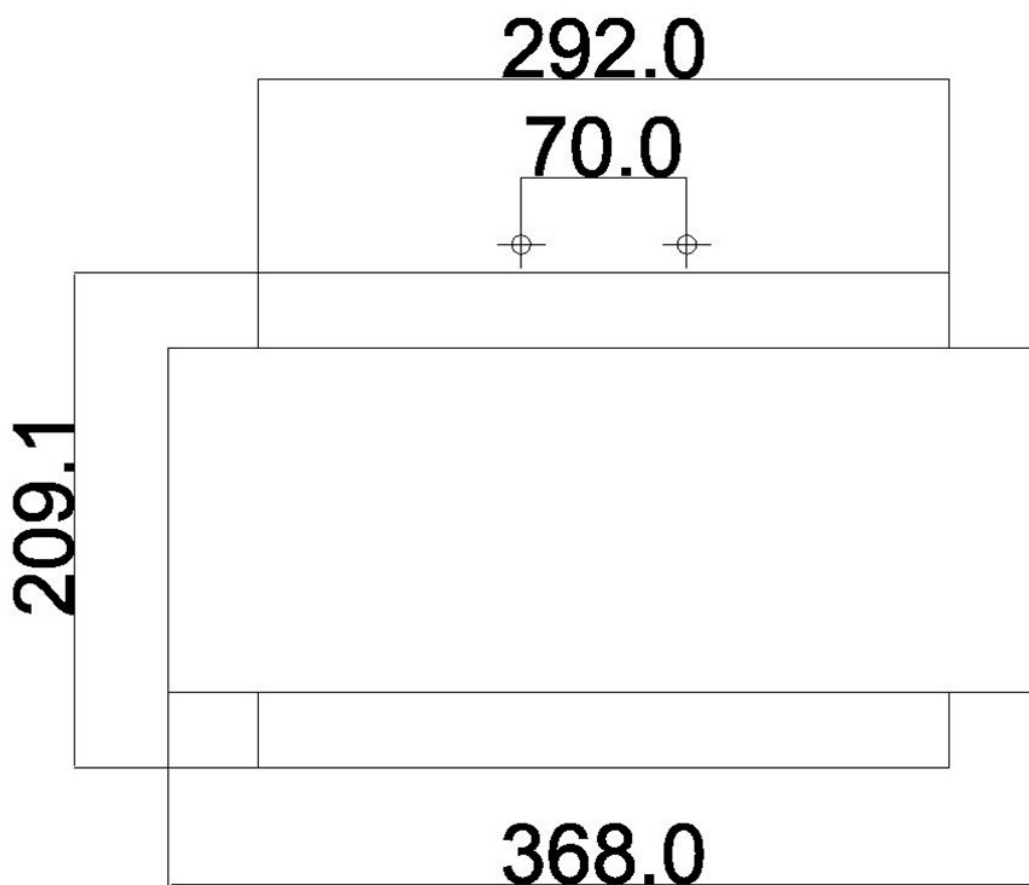

Elstead - Feiss - Kenney FE-KENNEY-F Flush Light

CONTACT