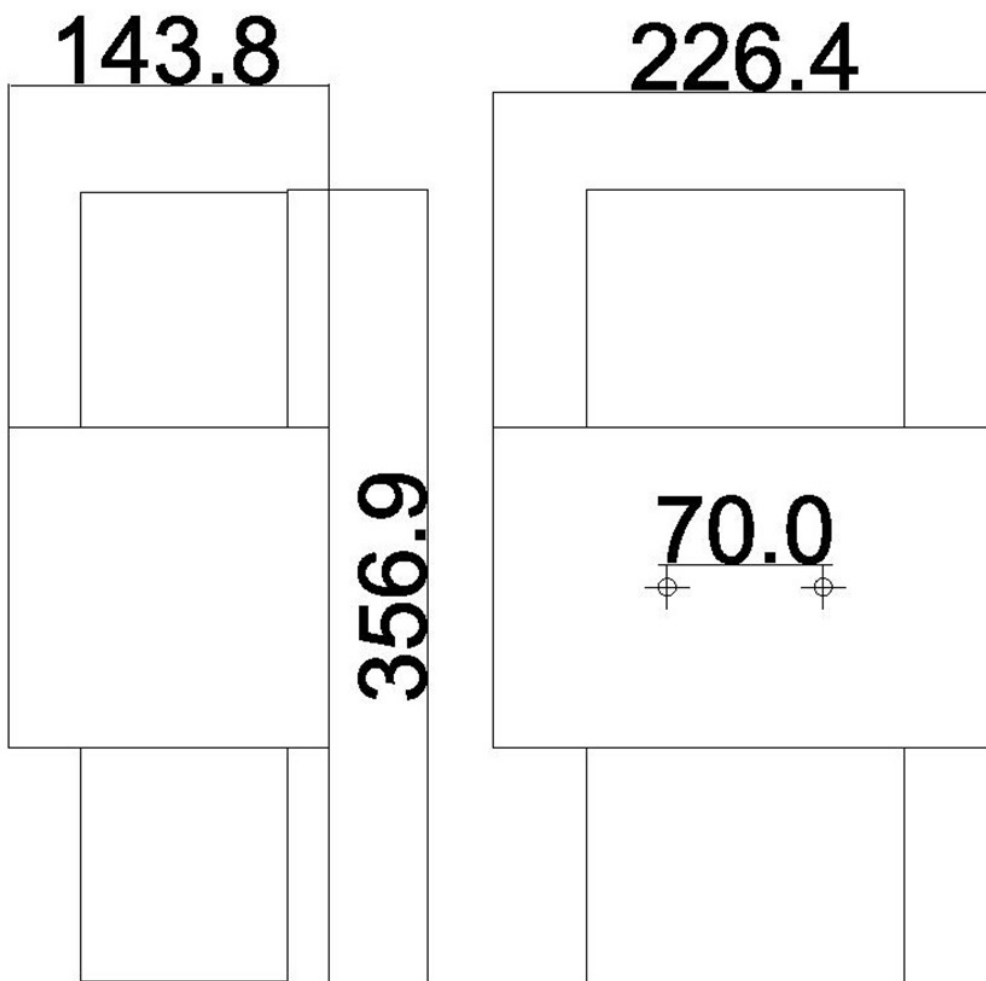

Elstead - Feiss - Kenney FE-KENNEY1 Wall Light

CONTACT