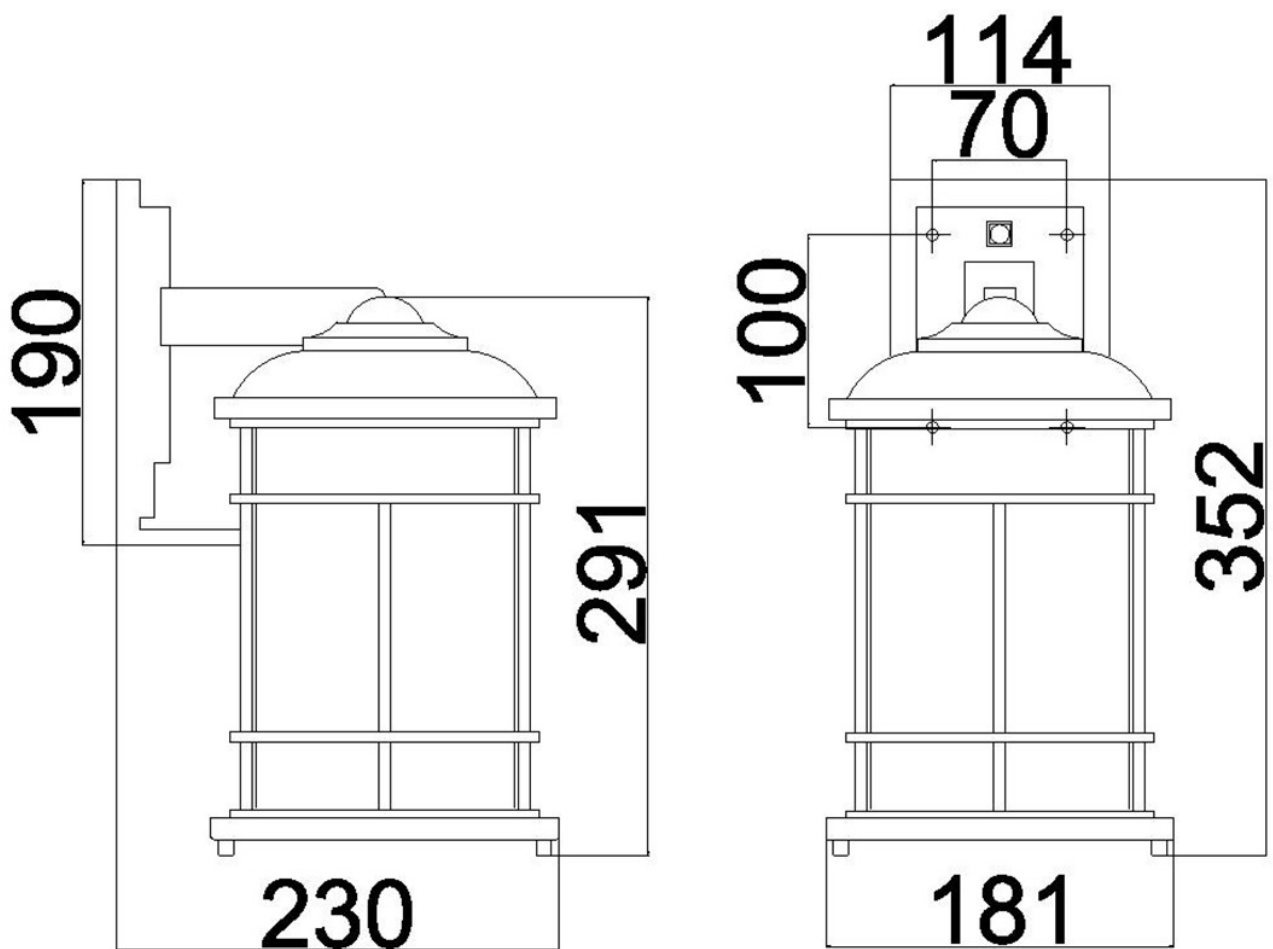

Elstead - Feiss - Lighthouse FE-LIGHTHOUSE2-M Wall Light

CONTACT