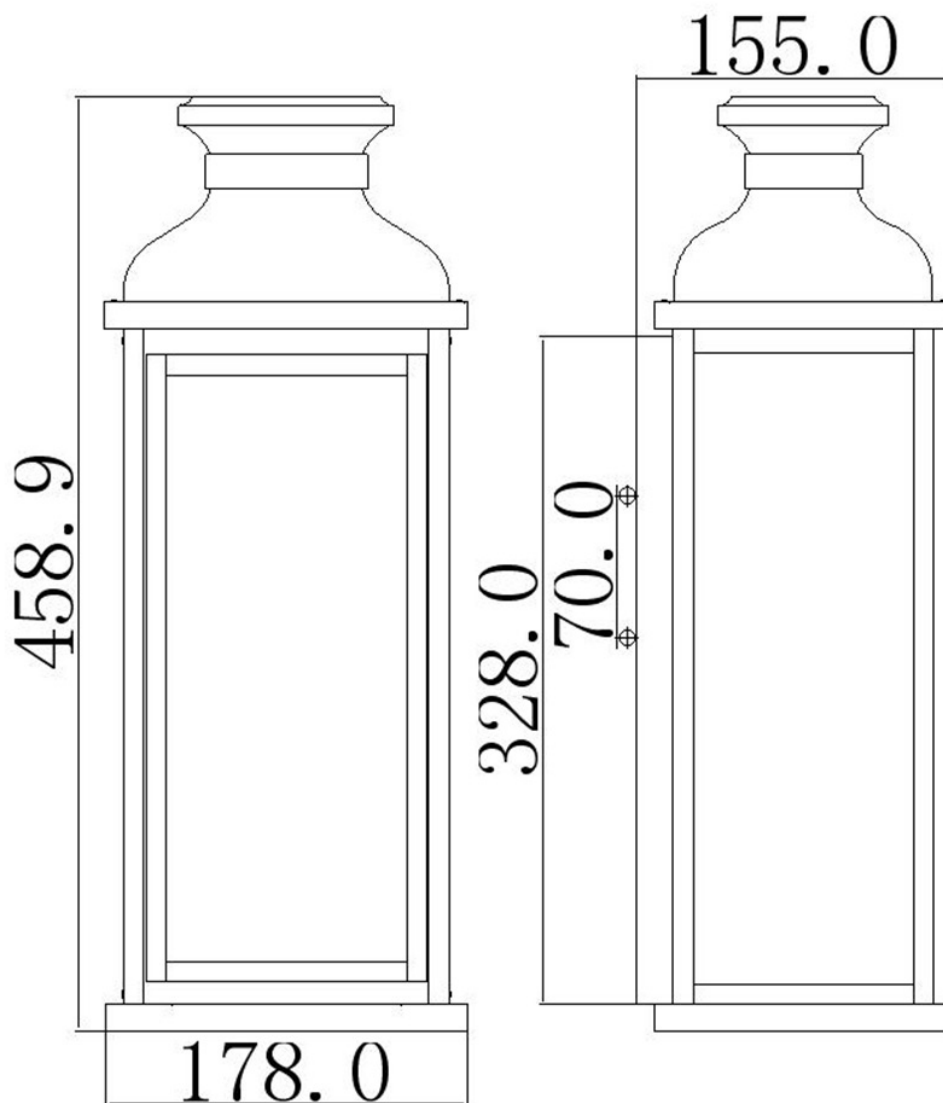

Elstead - Feiss - Pediment FE-PEDIMENT-M Wall Light

CONTACT