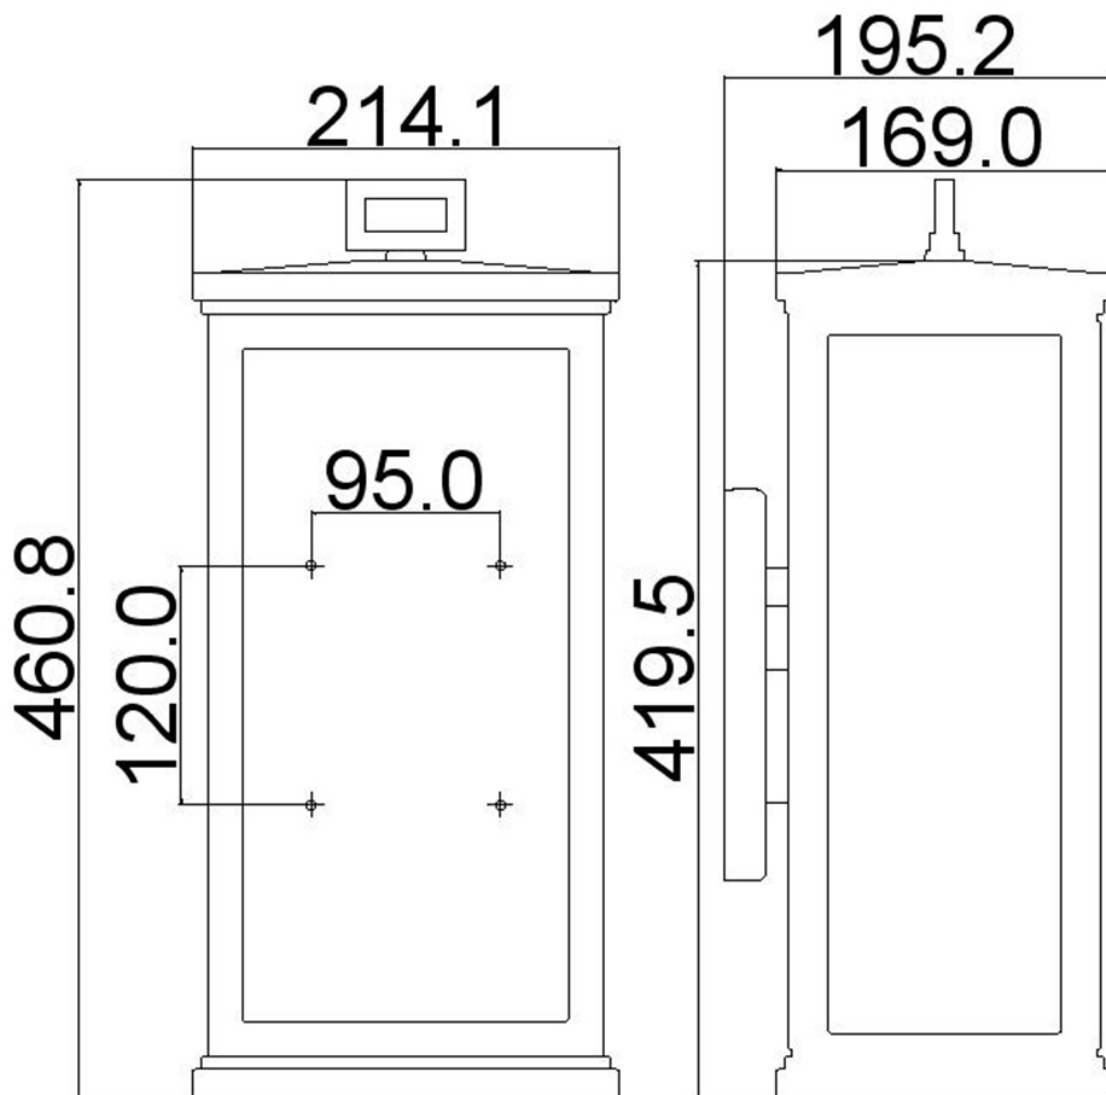

Elstead - Feiss - Roscoe FE-ROSCOE-L Wall Light

CONTACT