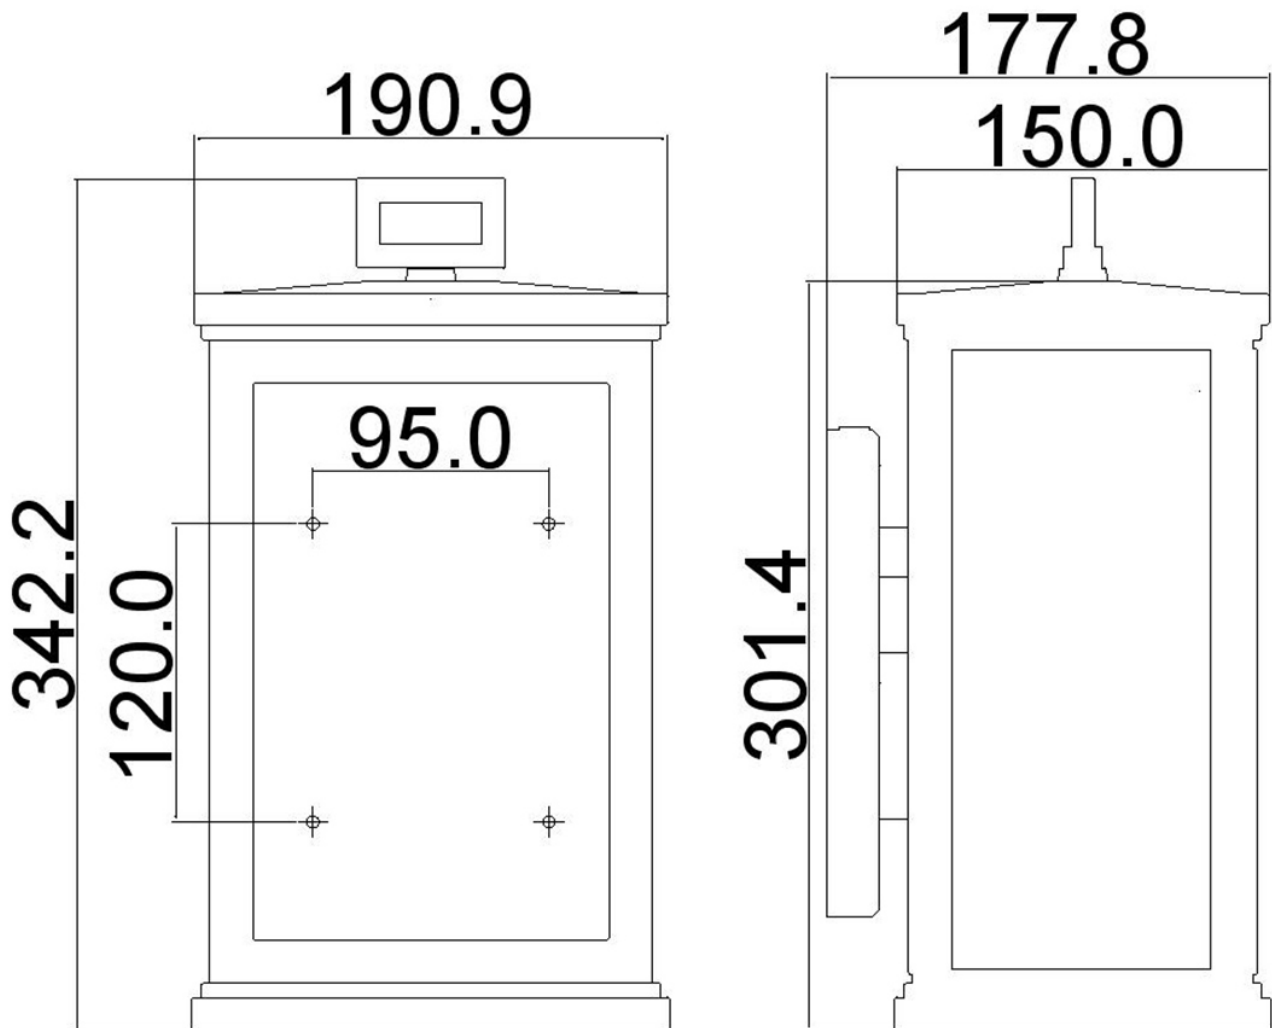

Elstead - Feiss - Roscoe FE-ROSCOE-M Wall Light

CONTACT