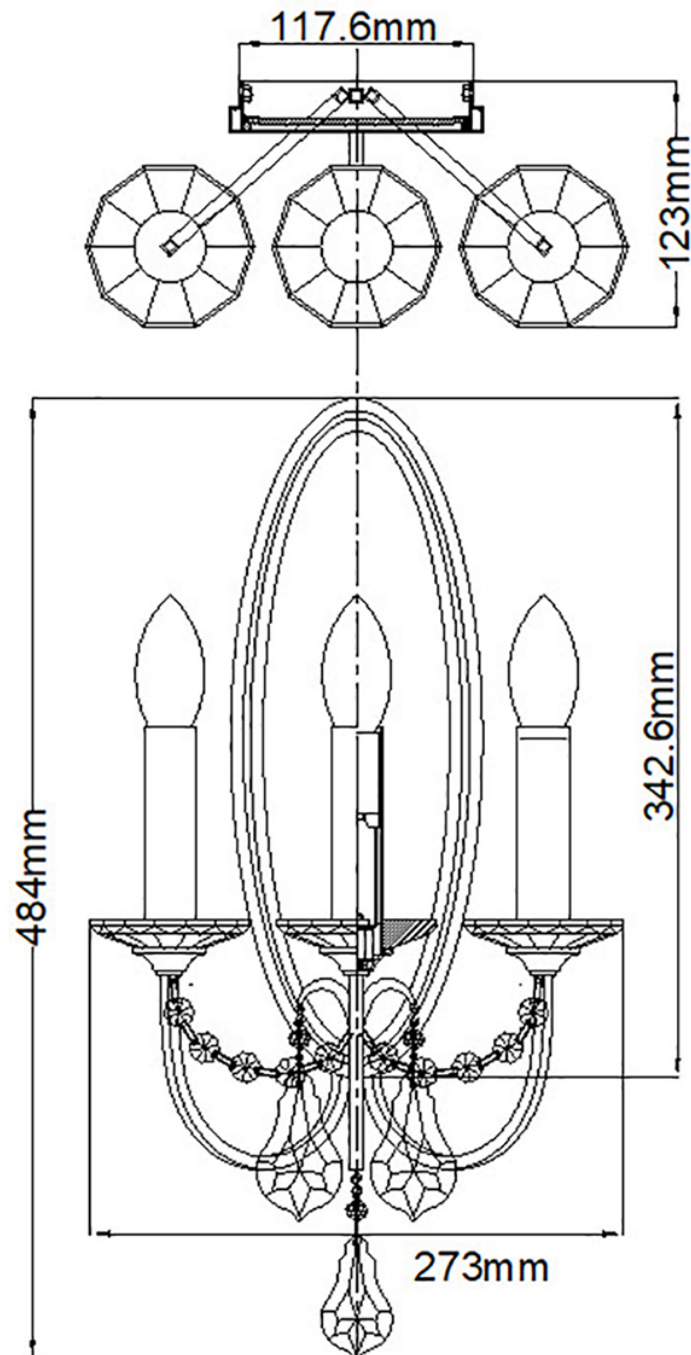

Elstead - Feiss - Valentina FE-VALENTINA-W3 Wall Light

CONTACT