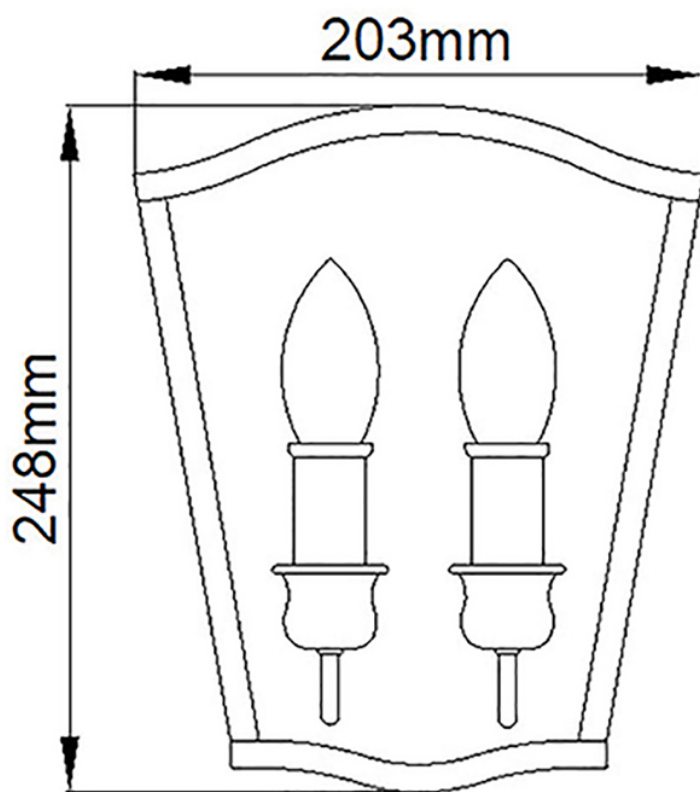

Elstead - Feiss - Yarmouth FE-YARMOUTH-2W Wall Light

CONTACT