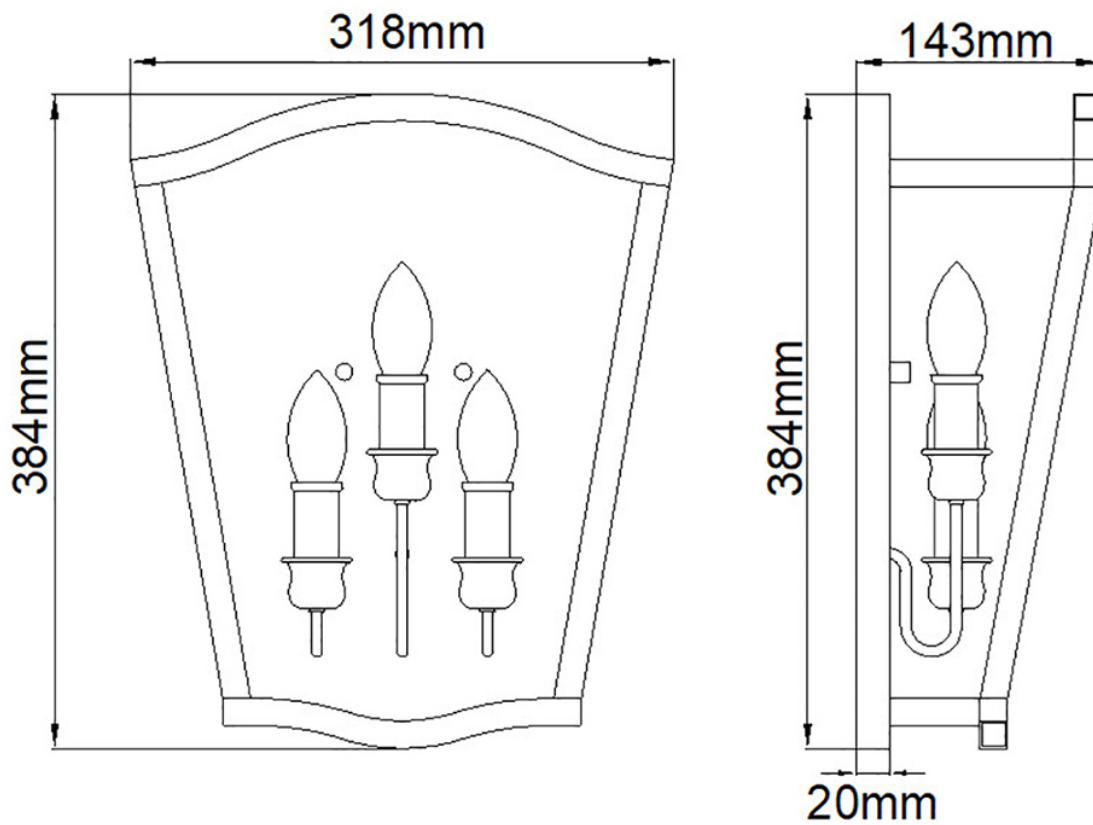

Elstead - Feiss - Yarmouth FE-YARMOUTH-3W Wall Light

CONTACT