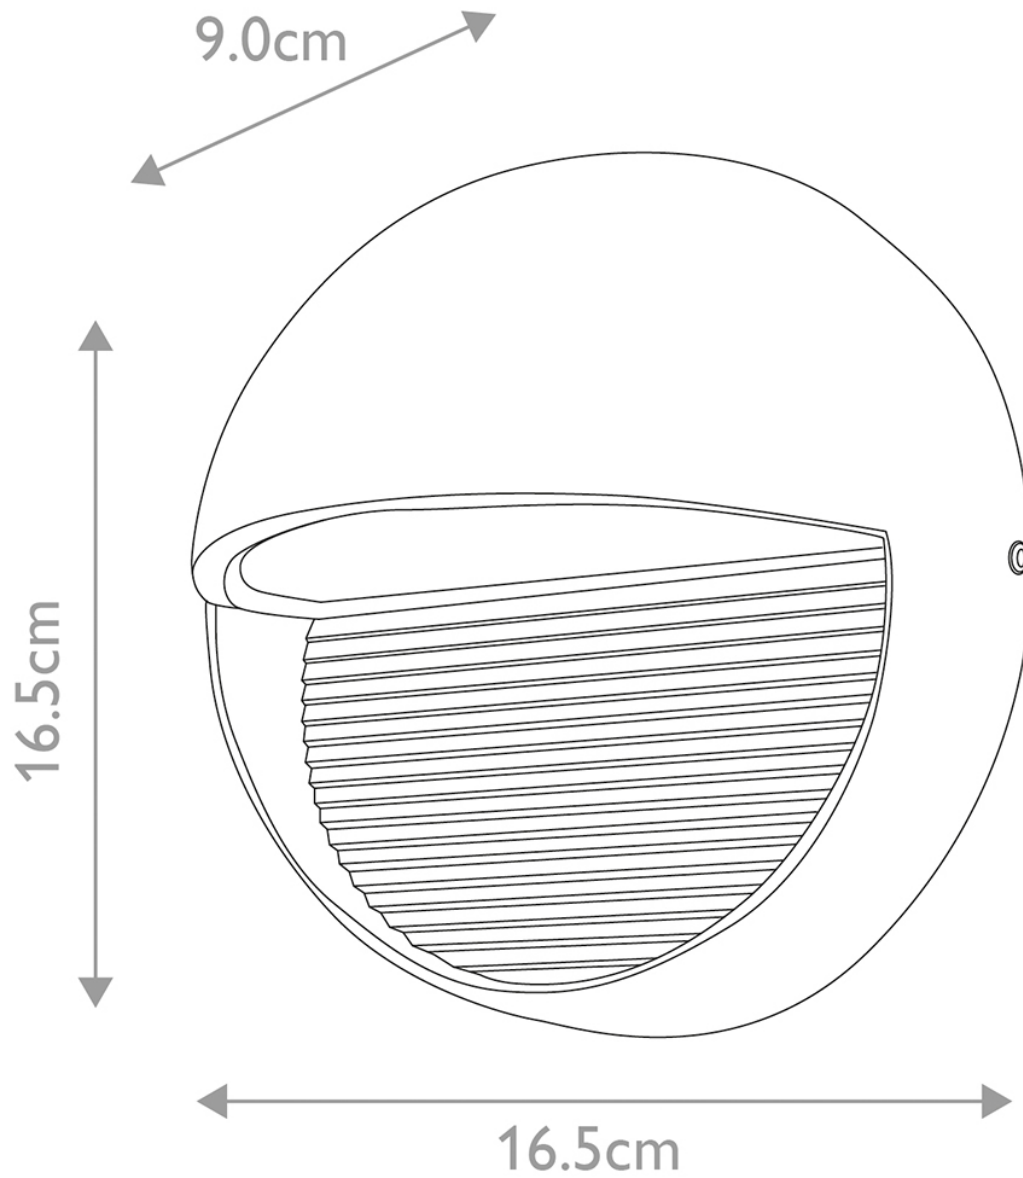

Elstead - Freyr FREYR-R Wall Light

CONTACT