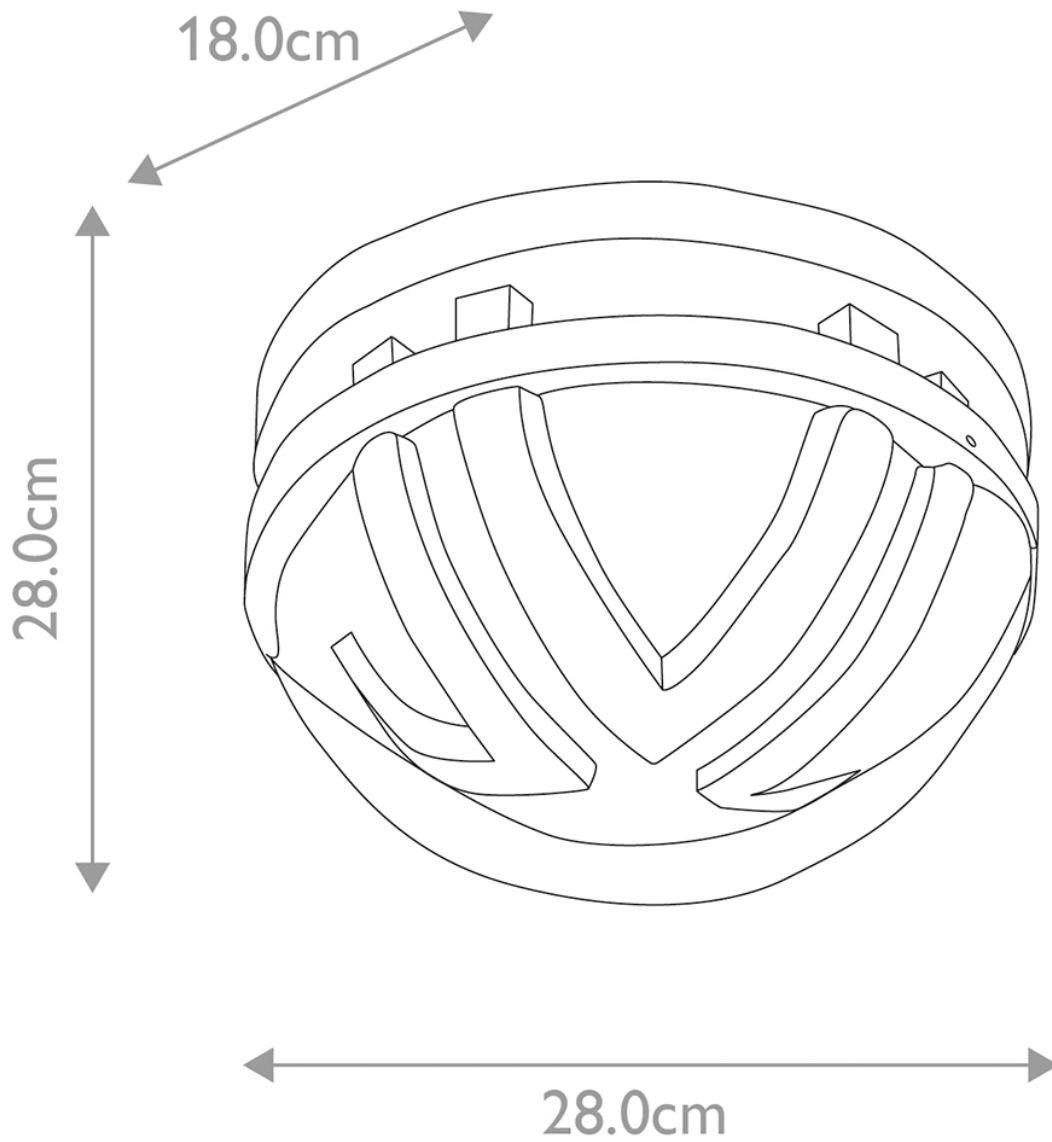

Elstead - Frida FRIDA-F Wall Light

CONTACT