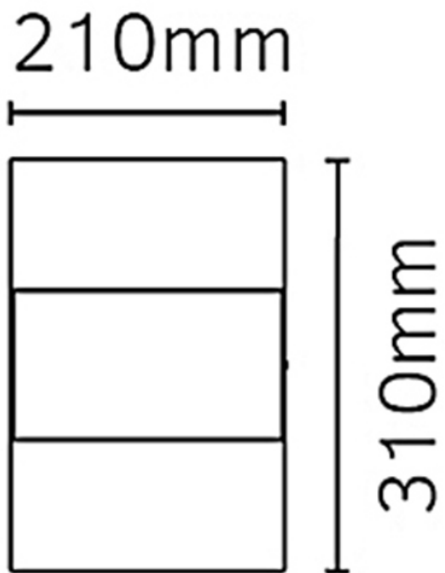

NORLYS

ISSUE DATE 18/12/2023

Elstead - Norlys - Geneve GENEVE-E27-GRA Wall Light

CONTACT