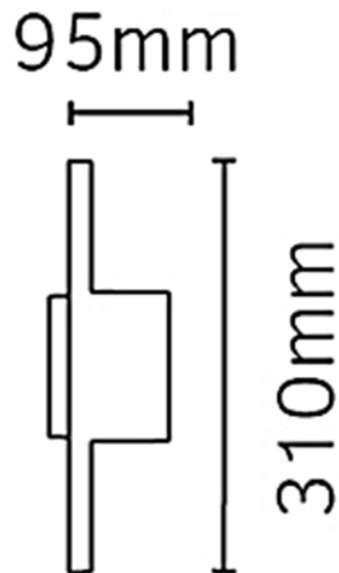

NORLYS

ISSUE DATE 18/12/2023

Elstead - Norlys - Geneve GENEVE-E27-GRA Wall Light

CONTACT