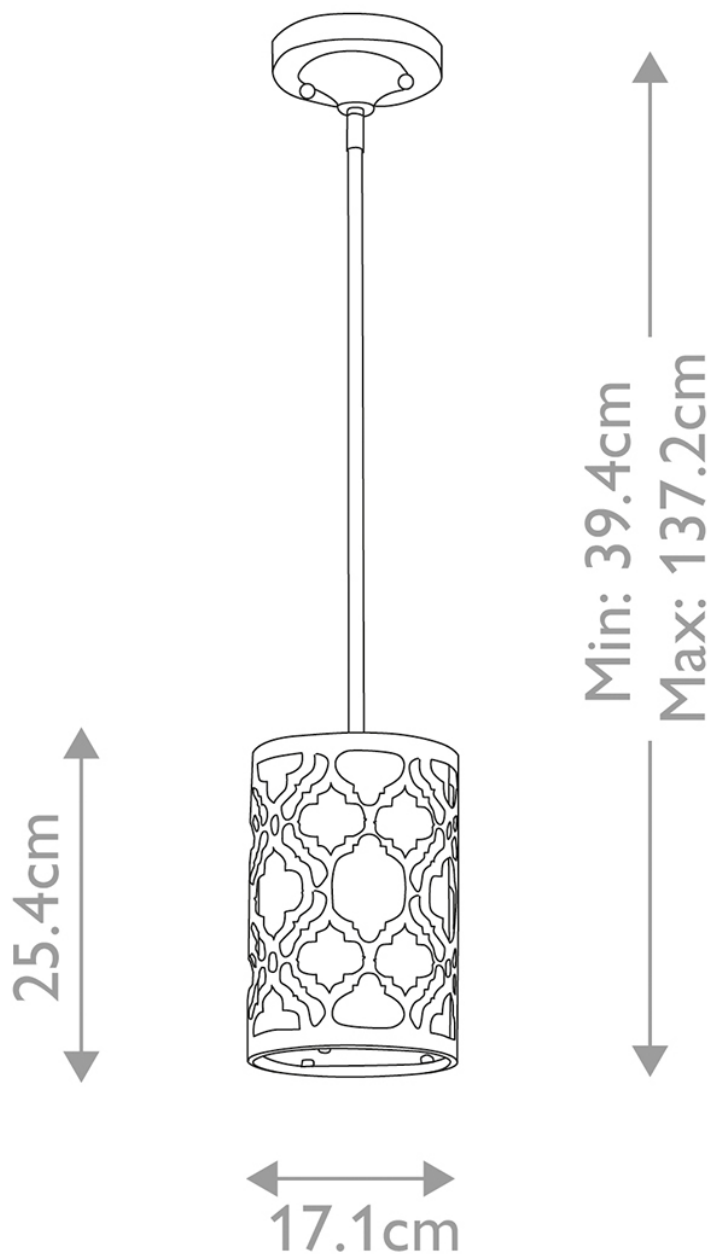

Gilded Nola

ISSUE DATE 15/12/2023

Elstead - Gilded Nola - Arabella GN-ARABELLA-MP Pendant

CONTACT

www.firstchoicelighting.co.uk

info@firstchoicelighting.co.uk