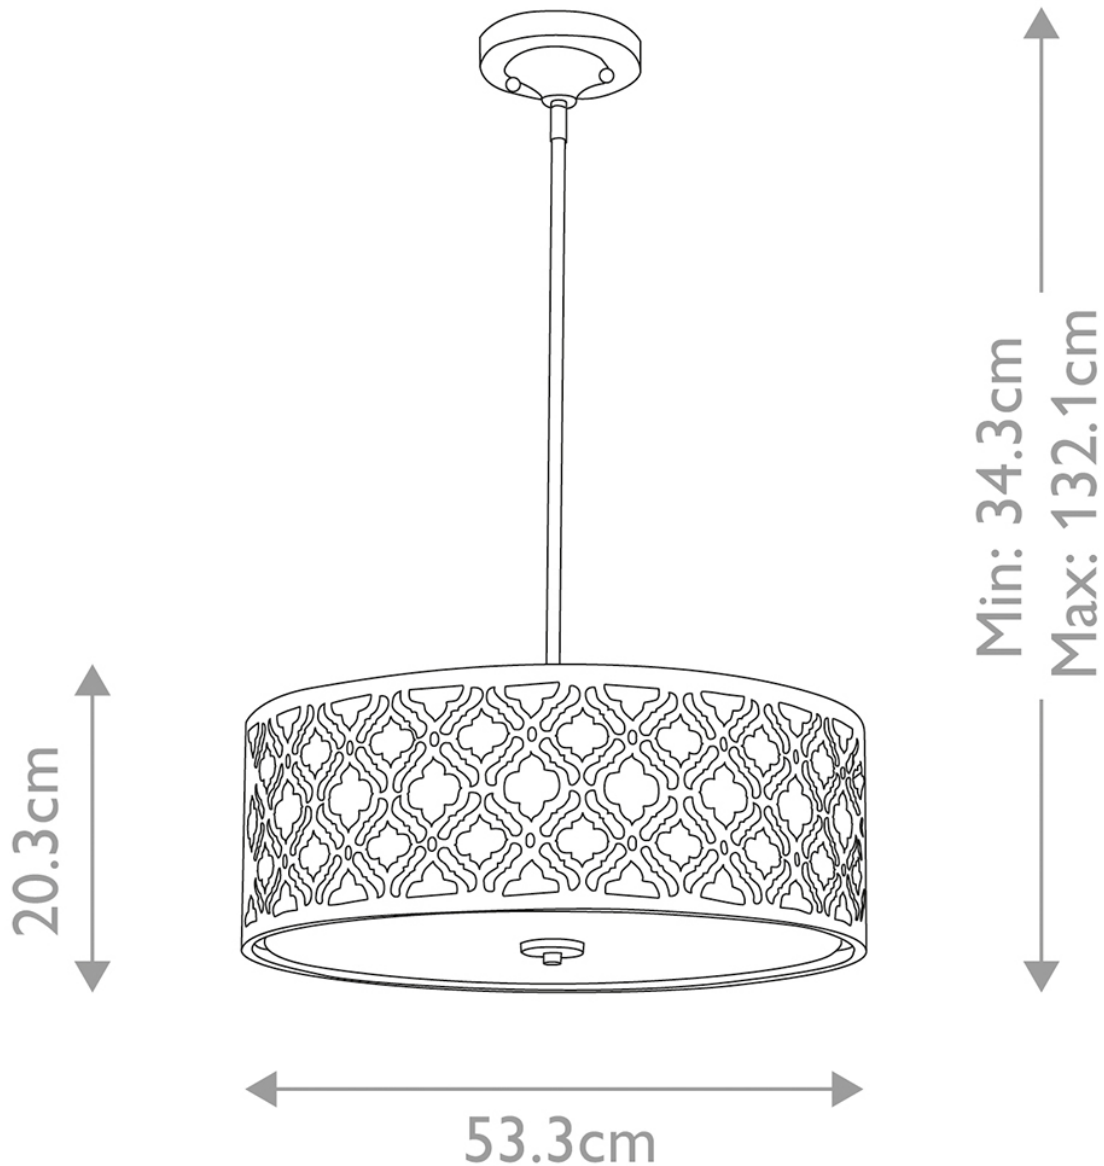

# Gilded Nola

ISSUE DATE 15/12/2023

LightingOnline  
GROUP

Elstead - Gilded Nola - Arabella GN-ARABELLA-P-L Pendant