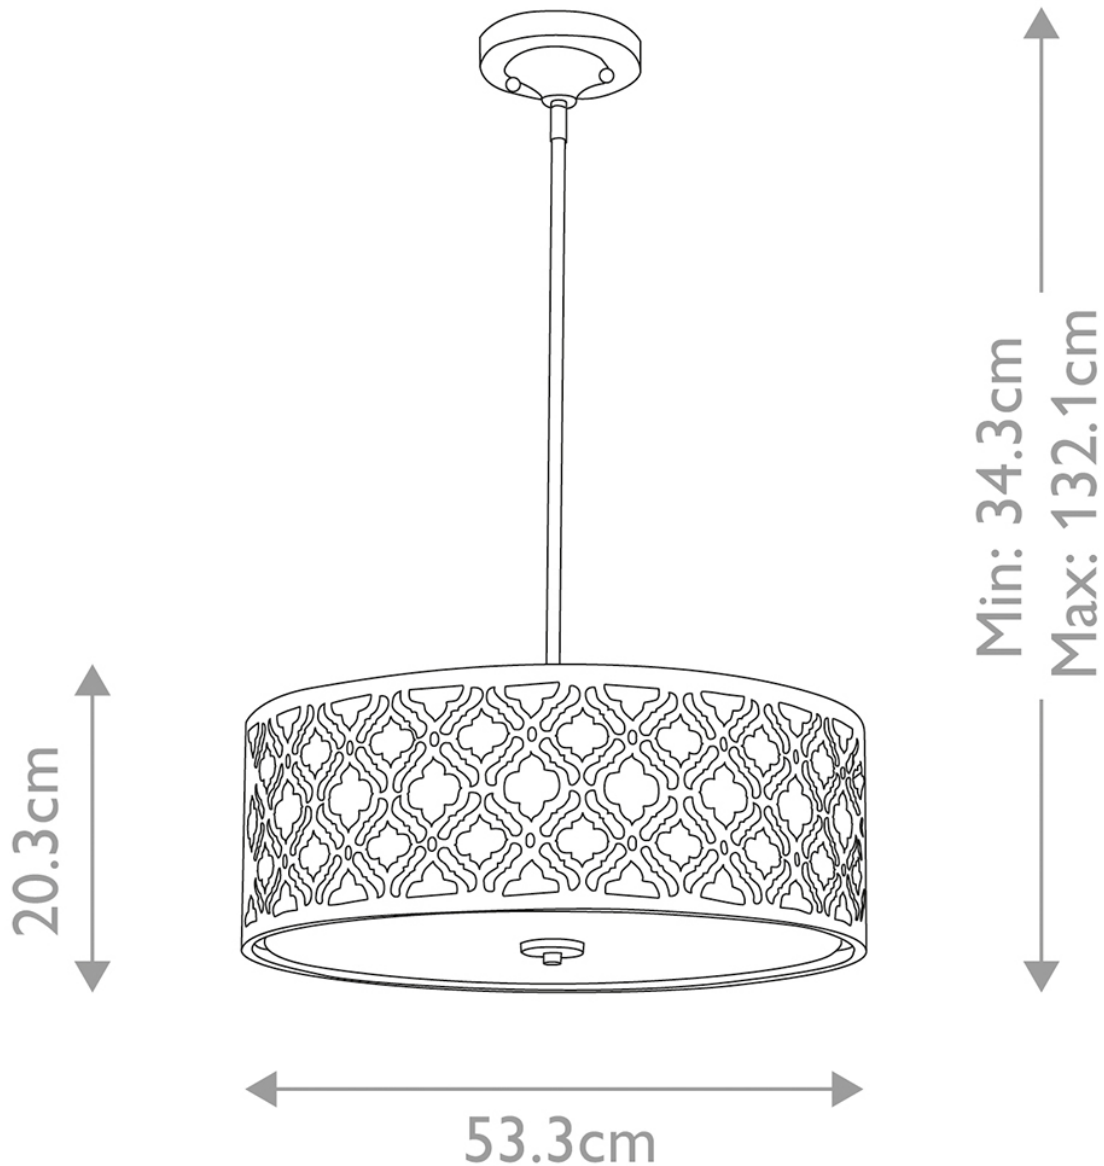

# Gilded Nola

ISSUE DATE 12/08/2024

LightingOnline  
GROUP

Elstead - Gilded Nola - Arabella GN-ARABELLA-P-L Pendant