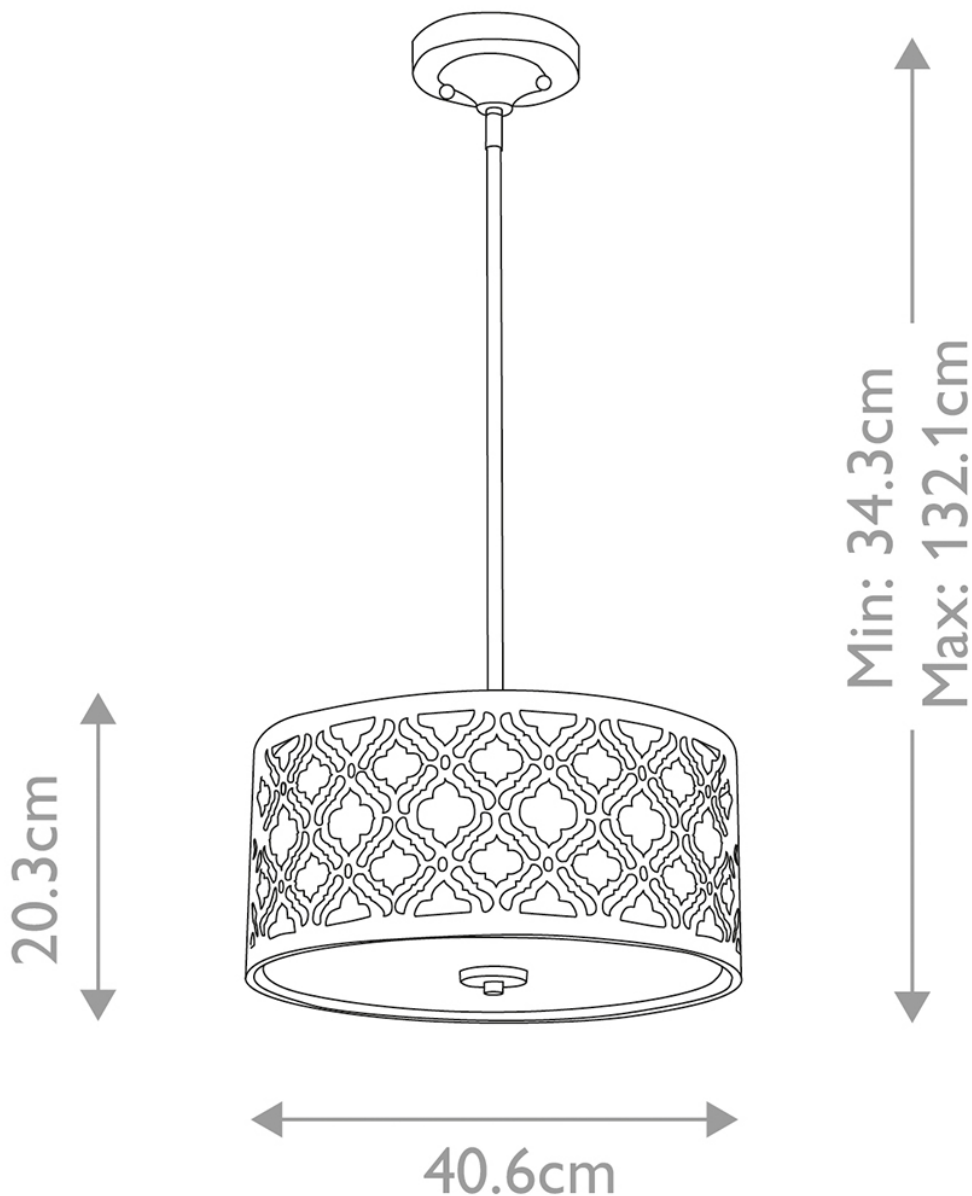

# Gilded Nola

ISSUE DATE 12/08/2024

Elstead - Gilded Nola - Arabella GN-ARABELLA-P-M Pendant