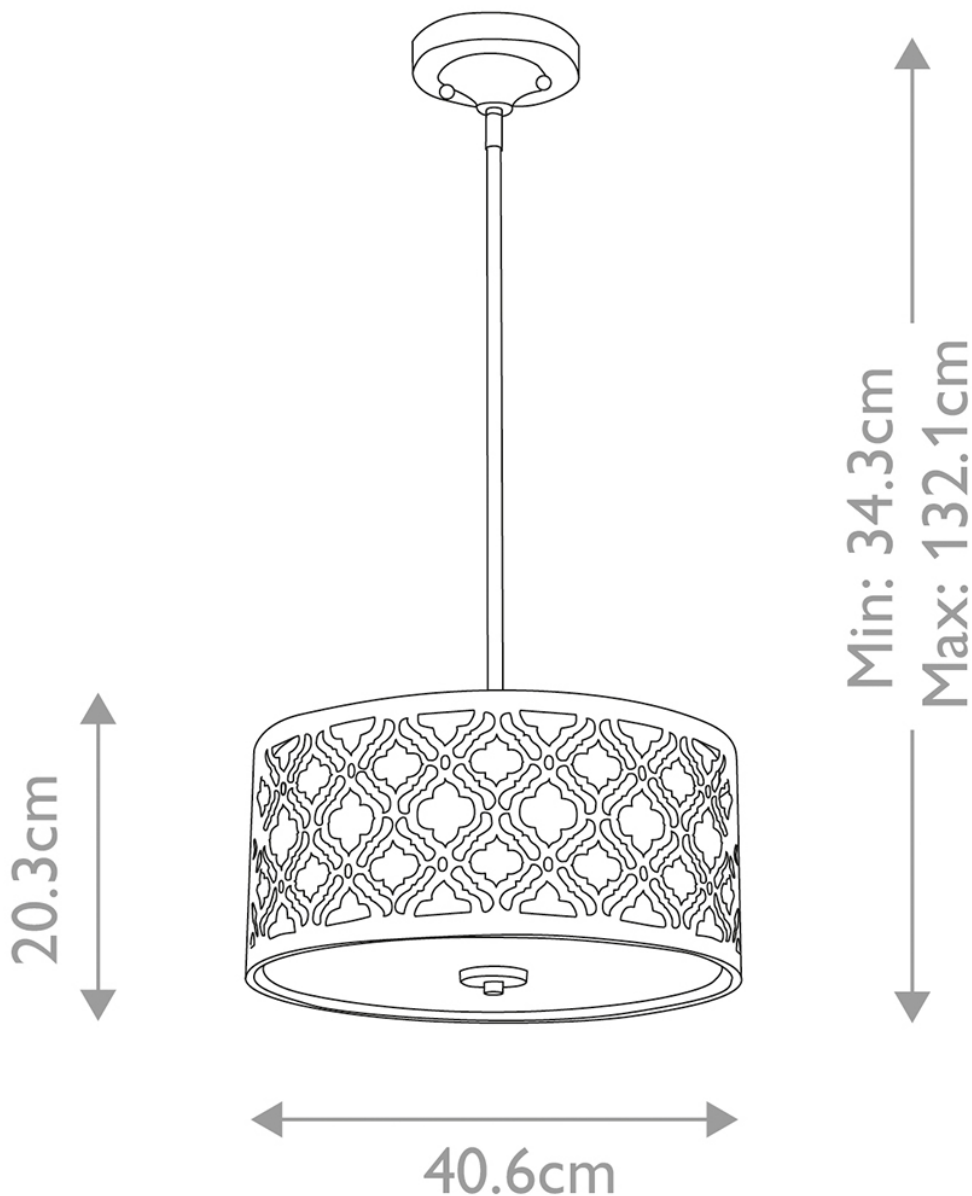

Gilded Nola

ISSUE DATE 15/12/2023

LightingOnline
GROUP

Elstead - Gilded Nola - Arabella GN-ARABELLA-P-M Pendant

CONTACT

www.firstchoicelighting.co.uk

info@firstchoicelighting.co.uk