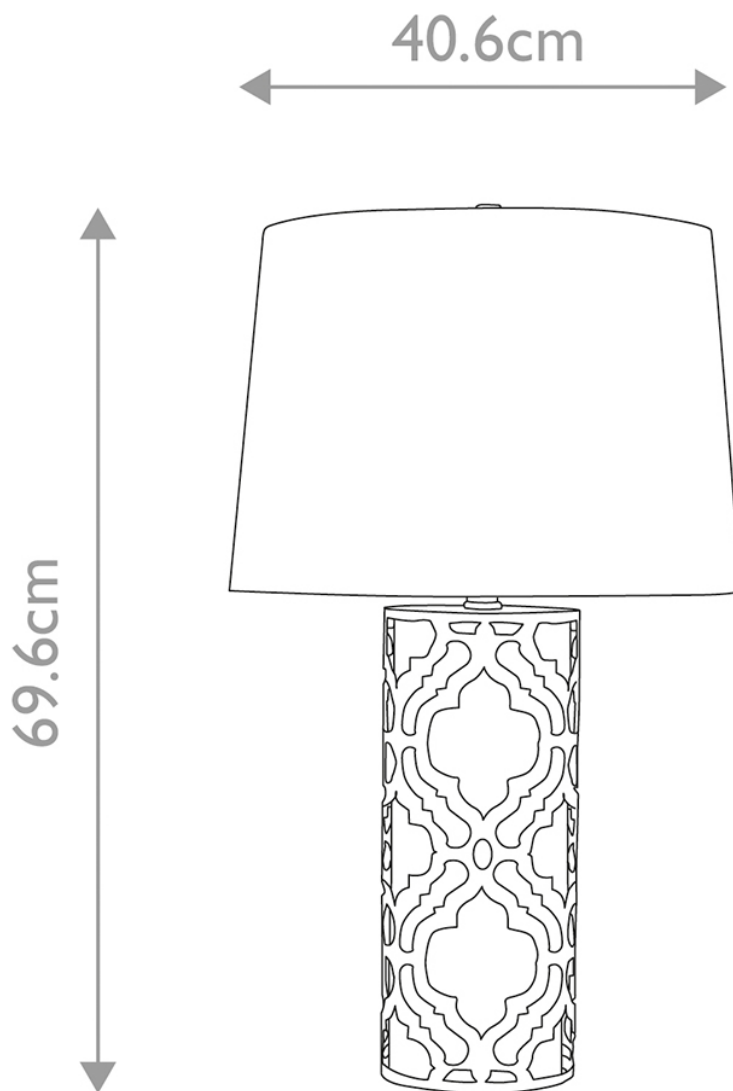

Gilded Nola

ISSUE DATE 12/08/2024

LightingOnline
GROUP

Elstead - Gilded Nola - Arabella GN-ARABELLA-TL-G Table Lamp

CONTACT

www.firstchoicelighting.co.uk

info@firstchoicelighting.co.uk