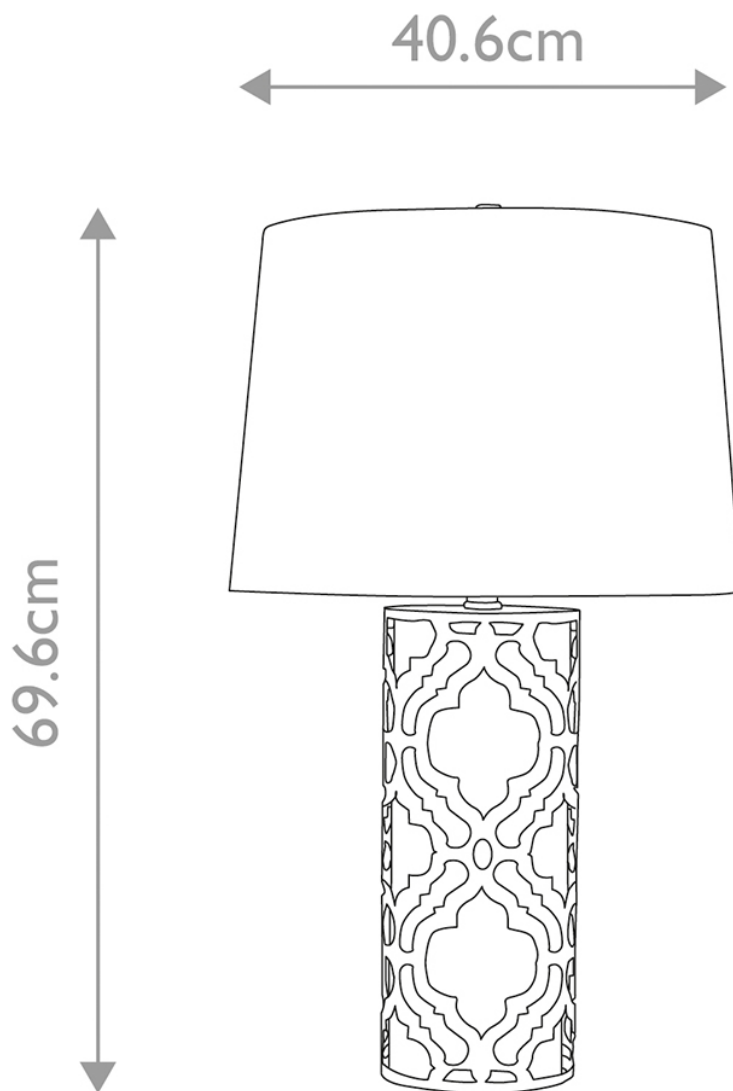

Gilded Nola

ISSUE DATE 15/12/2023

LightingOnline
GROUP

Elstead - Gilded Nola - Arabella GN-ARABELLA-TL-S Table Lamp

CONTACT

www.firstchoicelighting.co.uk

info@firstchoicelighting.co.uk