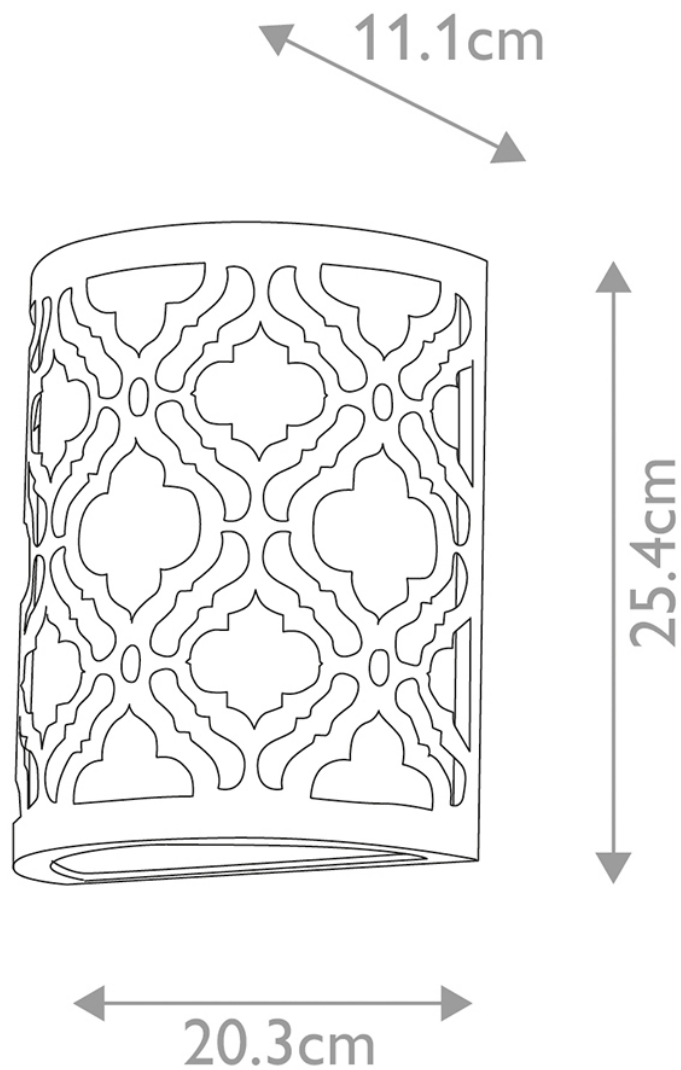

Gilded Nola

ISSUE DATE 15/12/2023

LightingOnline
GROUP

Elstead - Gilded Nola - Arabella GN-ARABELLA1 Wall Light

CONTACT

www.firstchoicelighting.co.uk

info@firstchoicelighting.co.uk